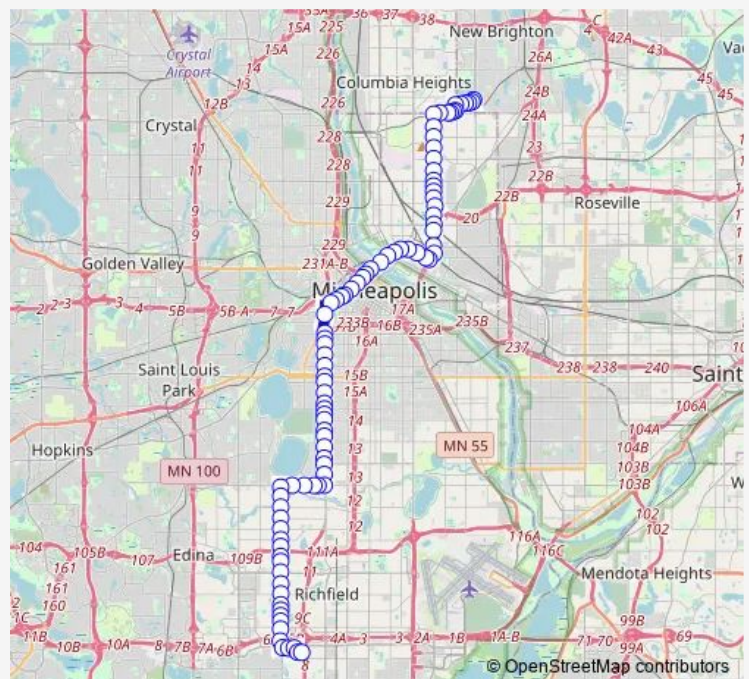

37th Ave NE & Hayes St

Johnson St NE & 37th Ave Ne

Johnson St NE & 35th Ave NE

Johnson St NE & 33rd Ave Ne

Johnson St NE & 31st Ave Ne

Johnson St NE & 29th Ave Ne

Johnson St NE & 27th Ave NE

Johnson St NE & Lowry Ave Ne

Wednesday 04:24-00:36⁺¹

Thursday 04:24-00:31⁺¹

Friday 04:24-00:31⁺¹

Saturday 06:08-00:34⁺¹

Sunday 05:25-00:36⁺¹

Route info

Direction: Silver Lk & Cub Foods Svc Rd / 39th Ave

Stops: 91

Trip Duration: 1 hour 11 min

Johnson St NE & Quarry Center

Johnson St NE & 14th Ave Ne

Johnson St NE & Broadway St Ne

Johnson St NE & Shaw-Stewart Lumber

Johnson St NE & Hennepin Ave E

10th Ave SE & Hennepin Business Center

10th Ave SE & 8th St Se

8th St SE & 8th Ave SE

8th St SE & 5th Ave Se

Hennepin Ave E & 8th St Se

1st Ave NE & 6th St Ne

1st Ave NE & 4th St Ne

1st Ave NE & 2nd St Ne

Hennepin Ave E & De LaSalle Dr