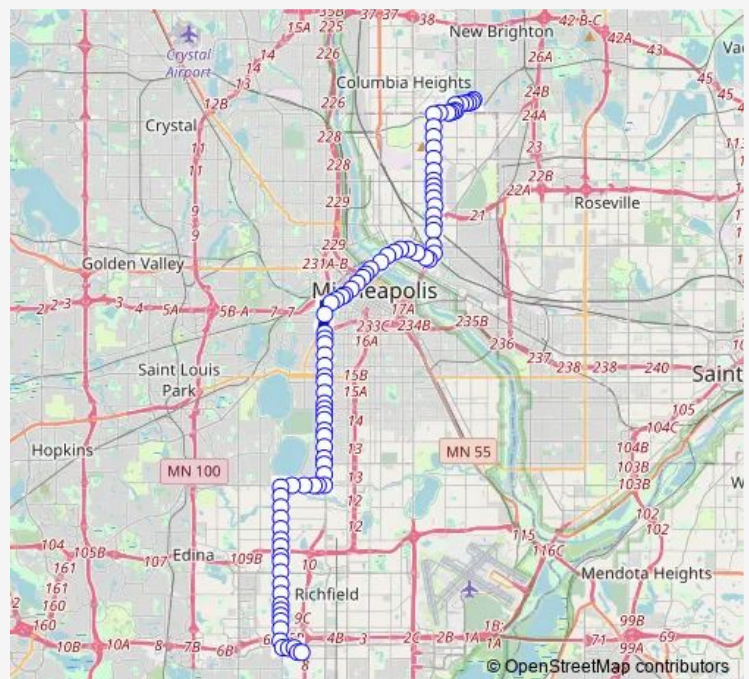

Johnson St NE & 23rd Ave Ne

Johnson St NE & 22nd Ave Ne

Johnson St NE & 19th Ave Ne

### Route schedule

Silver Lk & Cub Foods Svc Rd / 39th Ave — 81st St W & Humboldt Ave S

Monday 04:24-00:31<sup>+1</sup>

Tuesday 04:24-00:31<sup>+1</sup>

Wednesday 04:24-00:31<sup>+1</sup>

Thursday 04:24-00:31<sup>+1</sup>

### Route info

Direction: Silver Lk & Cub Foods Svc Rd / 39th Ave

Stops: 91

Trip Duration: 1 hour 12 min

Johnson St NE & Quarry Center

Johnson St NE & 14th Ave Ne

Johnson St NE & Broadway St Ne

Johnson St NE & Shaw-Stewart Lumber

Johnson St NE & Hennepin Ave E

10th Ave SE & Hennepin Business Center

10th Ave SE & 8th St Se

8th St SE & 8th Ave Se

8th St SE & 5th Ave Se

Hennepin Ave E & 8th St Se

1st Ave NE & 6th St Ne

1st Ave NE & 4th St Ne