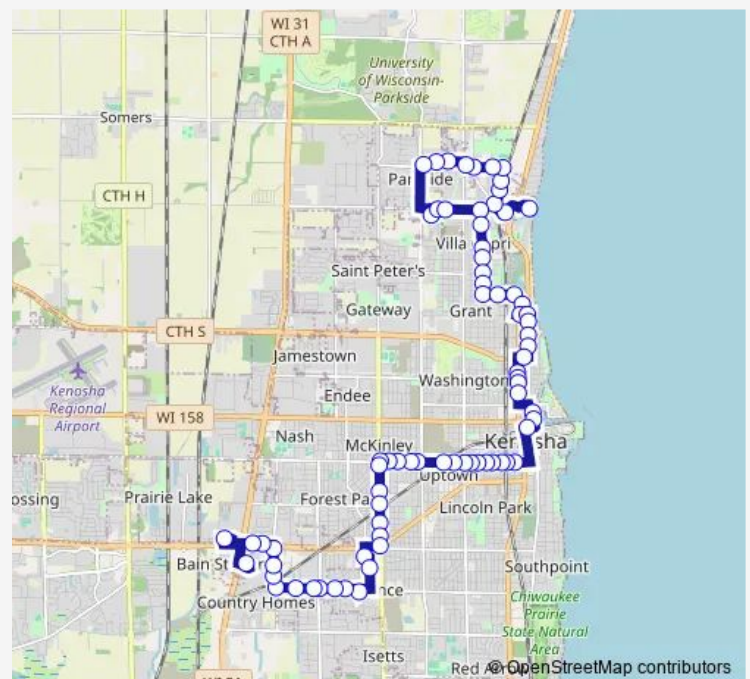

18th Ave & 22nd St

18th Ave & 24th St

18th Ave & 27th St

18th Ave & 29th St

Route schedule

Carthage College — Meijer Store

Monday 04:57-23:35

Tuesday 04:57-23:35

Wednesday 04:57-23:35

Thursday 04:57-23:35

Friday 04:57-23:35

Saturday 09:00-15:05

Sunday —

Route info

Direction: Carthage College

Stops: 75

Trip Duration: 0 hour 55 min

4 — Route 4

18th Ave & 31st St

31st St & 14th Ave

31st St & Old Sheridan Rd

Old Sheridan Rd & Sheridan Rd (La Fogata)

35th St & Casa de Mare

35th St & 7th Ave

Stops: 69

Trip Duration: 0 hour 55 min

23th Ave & 60th (Sw)

18th Ave. & 60th St. (Sw)

60th St. & 18th Ave (Sw)

60th St. & 16th Ave. (Sw)

60th St. & 14th Ave (Sw)

60th St. & 12th Ave. (Se)