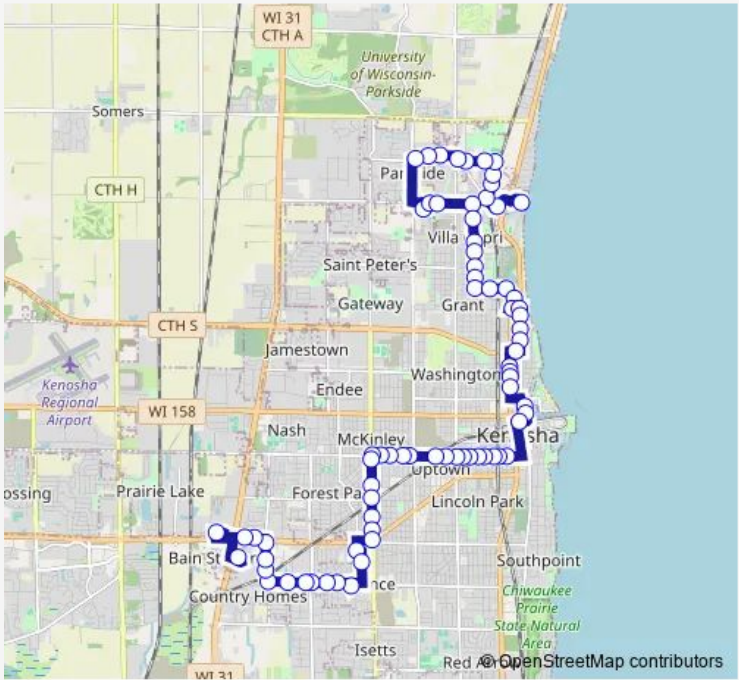

Bus 4 Route 4

[Go to website](#)

Direction
 Carthage College — Meijer Store
 75 stops
[Open route schedule](#)

- Carthage College
- Old Sheridan Rd & Northside Superette
- 15th Ave & Birch Rd
- 15th Ave & 17th St
- 15th Ave & 16th St
- 15th Ave & 15th St
- 15th St & 16th Ave (Poerio Park)
- 15th St & 20th Ave (Bose Elementary School)
- Birch Rd & 22nd Ave (Across Casa Capri)
- 14th Pl & 25th Ave
- 14th Pl & 27th Ave (Bus Shelter)
- 14th Pl across from BP Gas Station
- Glenwood Crossings
- 18th St & 27th Ave (Taco Bell)
- 18th St (Bus shelter between 27th and County Bike T)
- 18th St & 18th Ave
- 18th Ave & 19th St
- 18th Ave & 22nd St
- 18th Ave & 24th St
- 18th Ave & 27th St
- 18th Ave & 29th St

Route schedule
 Carthage College — Meijer Store

Monday	04:57-23:35
Tuesday	04:57-23:35
Wednesday	04:57-23:35
Thursday	04:57-23:35
Friday	04:57-23:35
Saturday	09:00-15:05
Sunday	—

Route info
 Direction: Carthage College
 Stops: 75
 Trip Duration: 0 hour 55 min

18th Ave & 31st St

31st St & 14th Ave

31st St & Old Sheridan Rd

Old Sheridan Rd & Sheridan Rd (La Fogata)

35th St & Casa de Mare

35th St & 7th Ave

7th Ave & Saint Catherine Commons

7th Ave & 38th St

Thursday 04:55-23:35

Friday 04:55-23:35

Saturday 09:00-15:05

Sunday —

Route info

Direction: Meijer Store

Stops: 69

Trip Duration: 0 hour 55 min