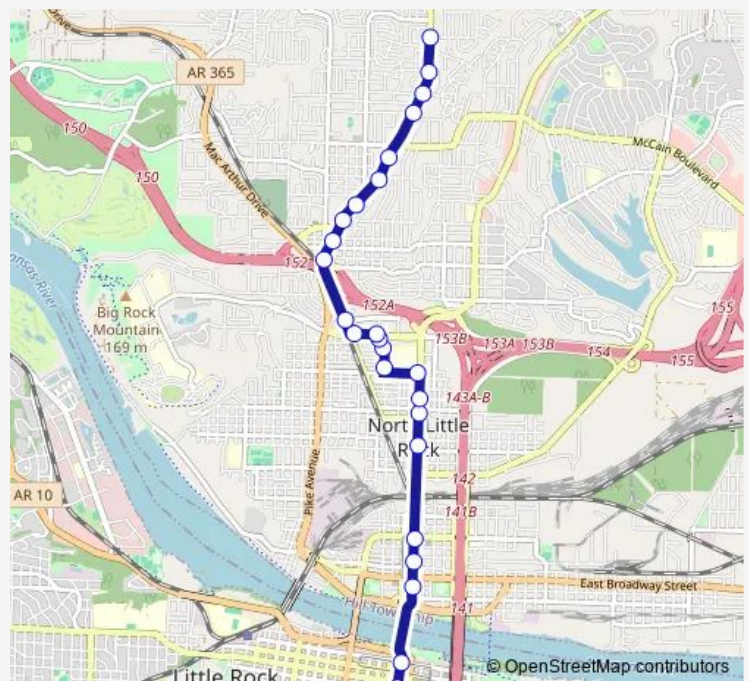

Pike Ave & 34th St

Camp Robinson Rd & 36th St

Camp Robinson Rd & 38th St

Route schedule

River Cities Travel Center - 2 — Camp Robinson Rd & Tanglewood Dr

Monday 05:23-20:00

Tuesday 05:23-20:00

Wednesday 05:23-20:00

Thursday 05:23-20:00

Friday 05:23-20:00

Saturday 09:15-16:00

Sunday —

Route info

Direction: River Cities Travel Center - 2

Stops: 28

Trip Duration: 0 hour 23 min

Direction

Camp Robinson Rd & Tanglewood Dr — River Cities Travel Center - 2

48 stops

[Open route schedule](#)

Camp Robinson Rd & Tanglewood Dr

Camp Robinson Rd & Lindenhrst Dr

Camp Robinson Rd & Lantona Ln

Camp Robinson Rd & Oak View Dr

Wednesday 05:33-20:21

Thursday 05:33-20:21

Friday 05:33-20:21

Saturday 09:37-16:22

Sunday —

Route info

Direction: Camp Robinson Rd & Tanglewood Dr

Stops: 48