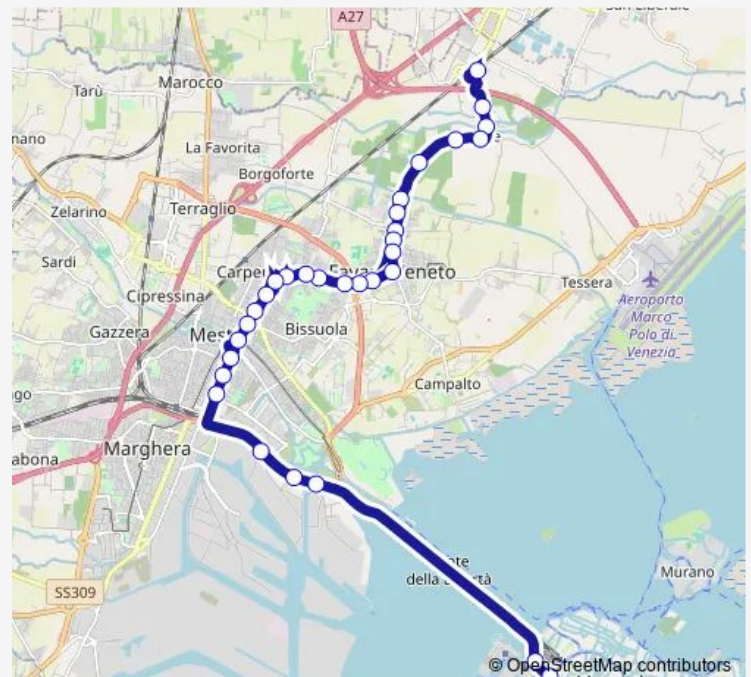

### Direction

Dese Fs — Venezia

31 stops

[Open route schedule](#)

Dese Fs

Dese Cicogne

Dese Centro

Dese Litomarino

### Route schedule

Dese Fs — Venezia

Monday	05:10
Tuesday	05:10
Wednesday	05:10
Thursday	05:10
Friday	05:10
Saturday	05:10
Sunday	—

### Route info

Direction: Dese Fs

Stops: 31

Trip Duration: 0 hour 30 min

4 — Dese FS - Venezia

Ca' Rossa Bissuola

Mestre Centro B7

Corso del Popolo Mestrina

Corso del Popolo Milano

Corso del Popolo Torino

Liberta' Fincantieri

Liberta' Porto Marghera

Liberta' Righi

Liberta' Santa Chiara

Venezia

4 Bus time schedules and route maps are available in an offline PDF at [busmaps.com](https://busmaps.com). Use the [busmaps.com](https://busmaps.com) website to see live bus times, train schedule or subway schedule, and step-by-step directions for all public transit in Venice