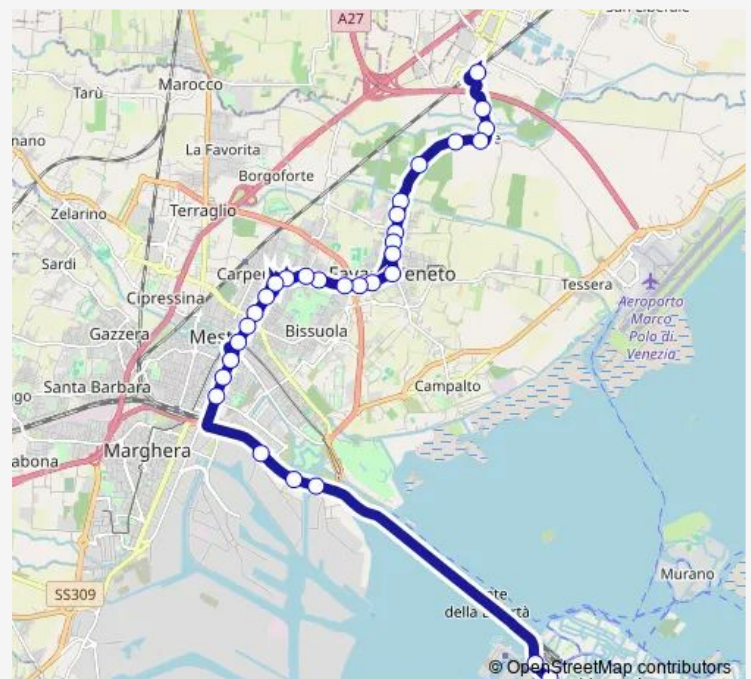

### Route schedule

Dese Fs — Venezia

Monday	05:10
Tuesday	05:10
Wednesday	05:10
Thursday	05:10
Friday	05:10
Saturday	05:10
Sunday	—

### Route info

Direction: Dese Fs

Stops: 31

Trip Duration: 0 hour 30 min

4 — Dese FS - Venezia

Ca' Rossa Bissuola

Mestre Centro B7

Corso del Popolo Mestrina