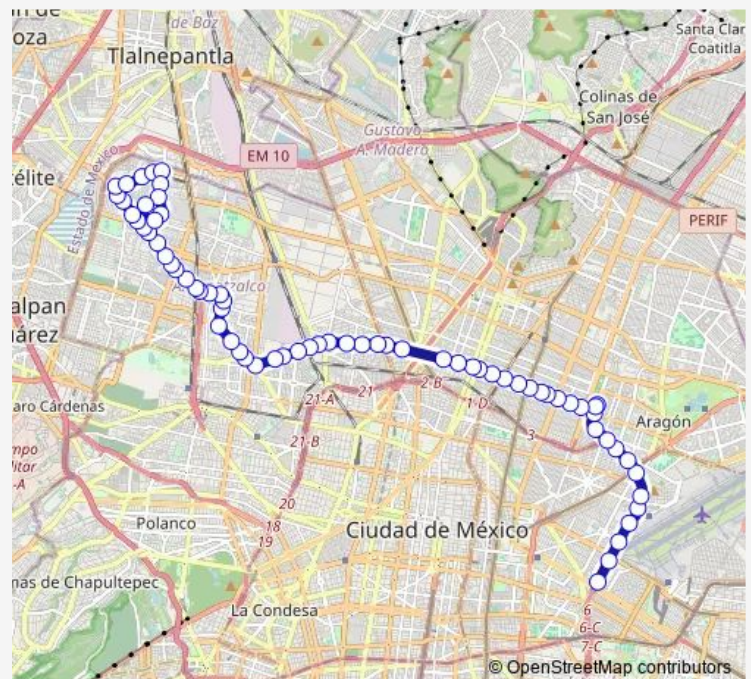

### Route schedule

Metro Boulevard Puerto Aéreo — El Rosario

Monday 00:00

Tuesday 00:00

Wednesday 00:00

Thursday 00:00

Friday 00:00

Saturday 00:00

### Route info

Direction: Metro Boulevard Puerto Aéreo

Stops: 70

Trip Duration: 1 hour 39 min

4 — Metro Boulevard Puerto Aéreo / Metro El Rosario

F. C. Hidalgo

Graciela

C. de Guadalupe