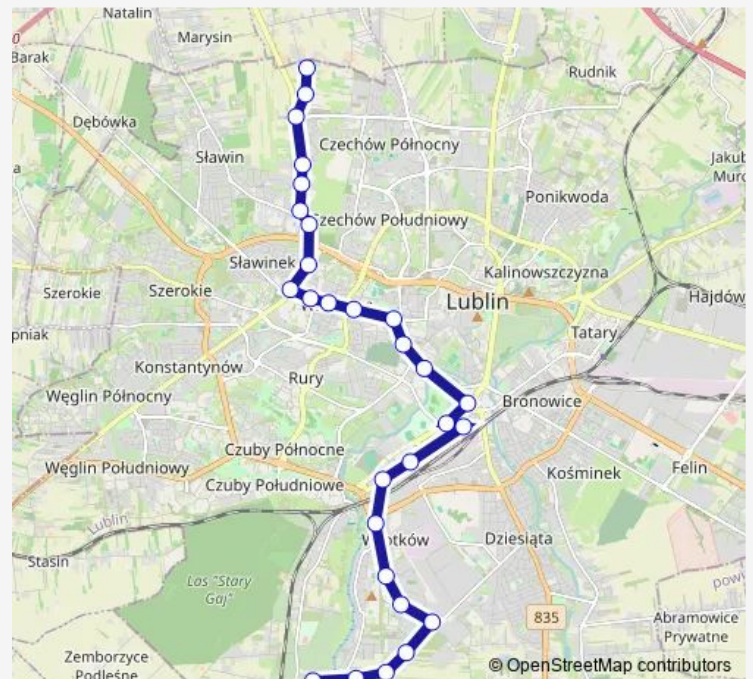

Direction

undefined — undefined

0 stops

[Open route schedule](#)

Route schedule

undefined — undefined

Monday 08:35

Tuesday 08:35

Wednesday 08:35

Thursday 08:35

Friday 08:35

Saturday —

Sunday —

Route info

Direction:

Stops: 0

Trip Duration: — min