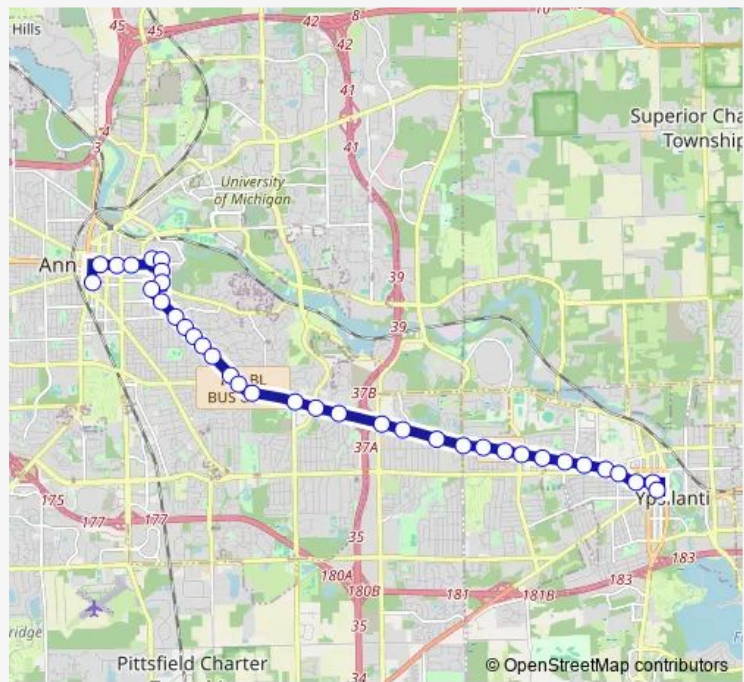

Bus 4 Washtenaw

[Go to website](#)

Direction
 BTC - Fourth Ave Stop 1 — YTC - Endpt
 36 stops
[Open route schedule](#)

- BTC - Fourth Ave Stop 1
- S - Huron east of 5th
- Huron + State
- S - Huron east of Ingalls
- Ann + Zina Pitcher
- W - Observatory at Ann
- Observatory + Washington Hts
- Observatory + N University
- Washtenaw + Geddes
- W- Washtenaw south of S U
- W- Washtenaw south of Hill
- W- Washtenaw south of Cambridge
- Washtenaw + Wayne
- Washtenaw + Austin
- W- Washtenaw south of Brockman
- Washtenaw + Tuomy
- Washtenaw + Stadium
- S- Washtenaw west of Manchester
- Washtenaw + Platt Rd.
- Washtenaw + Huron Pkw
- Washtenaw + Pittsfield

Route schedule
 BTC - Fourth Ave Stop 1 — YTC - Endpt

Monday	06:14-23:45
Tuesday	06:14-23:45
Wednesday	06:14-23:45
Thursday	06:14-23:45
Friday	06:14-23:45
Saturday	07:15-23:45
Sunday	08:15-21:15

Route info
 Direction: BTC - Fourth Ave Stop 1
 Stops: 36
 Trip Duration: 0 hour 41 min

Washtenaw + Carpenter

Washtenaw + Dalton

Washtenaw + Foster

Washtenaw + Golfside

S- Washtenaw west of Welman

S- Washtenaw east of Brookside

Washtenaw + Hewitt Rd.

S- Washtenaw east of Berkeley

Washtenaw + Mansfield

Washtenaw + Roosevelt

Washtnaw + Cross

Washtenaw + Summit

S- Washtenaw west of Perrin

Washtenaw + Adams

YTC - Endpt

Direction