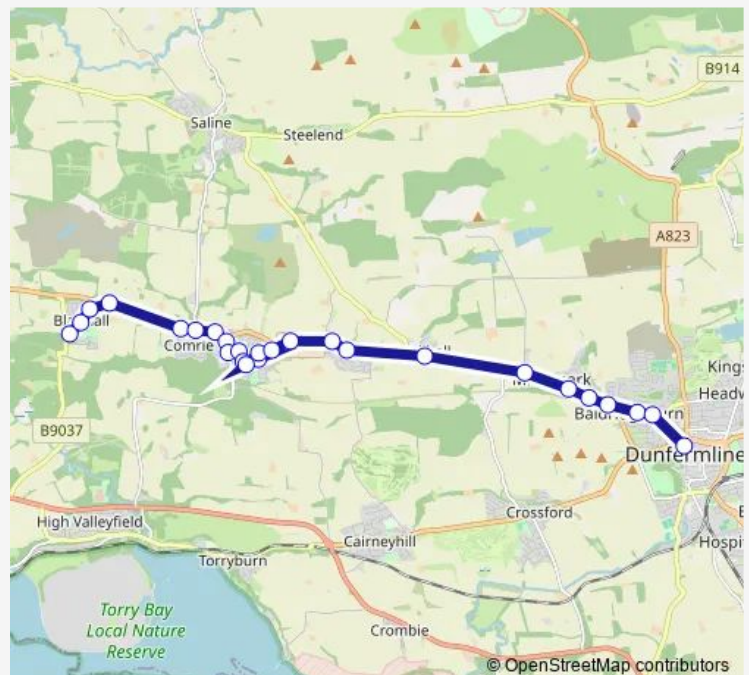

The Castings

Route schedule

Houldsworth Street — Bus Station

Monday 05:50-18:45

Tuesday 05:50-18:45

Wednesday 05:50-18:45

Thursday 05:50-18:45

Friday 05:50-18:45

Saturday 06:20-18:45

Sunday —

Route info

Direction: Houldsworth Street

Stops: 26

Trip Duration: 0 hour 29 min

Milesmark Primary School

William Street

Mclean Primary School

Trenchard Place

Bus Station

Direction

Bus Station — Houldsworth Street

29 stops

[Open route schedule](#)

Bus Station