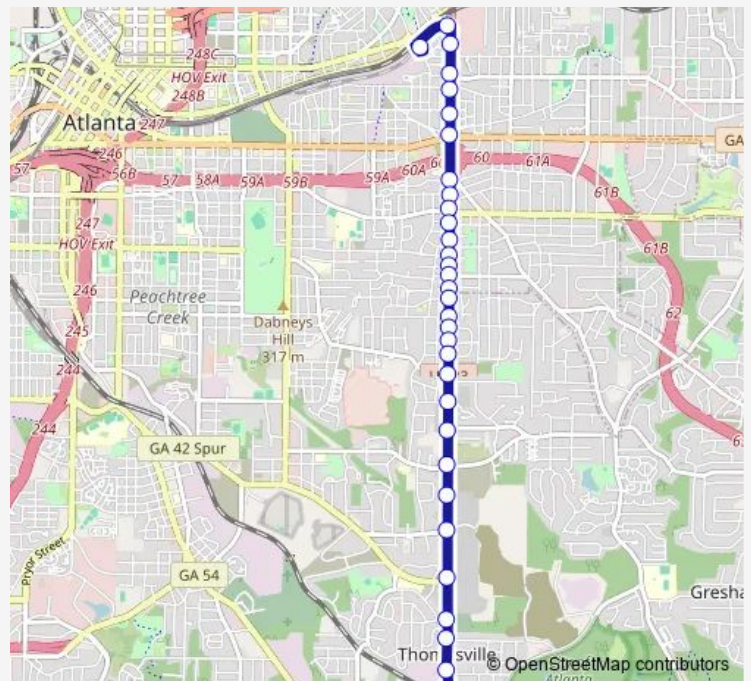

MORELAND AVE SE @ HILLCREST DR SE

MORELAND AVE SE @ ISA DR SE

MORELAND AVE SE @ MCDONOUGH BLVD SE

MORELAND AVE @ MORELAND INDUS BLVD

MORELAND AVE @ 1460

Moreland AVE SE @ Custer AVE Se

Moreland AVE SE @ Eastland RD Se

Route schedule

CONSTITUTION RD SE @ JONESBORO RD SE — In-
 man Park/Reynoldstown Station - South Loop

Monday	04:44-00:39 ⁺¹
Tuesday	04:44-00:39 ⁺¹
Wednesday	04:44-00:39 ⁺¹
Thursday	04:44-00:39 ⁺¹
Friday	04:44-00:39 ⁺¹
Saturday	05:55-23:15
Sunday	05:55-23:15

Route info

Direction: CONSTITUTION RD SE @ JONESBORO RD SE

Stops: 43

Trip Duration: 0 hour 26 min

4 — Moreland Avenue

Moreland AVE SE @ Village Creek Lndg

Moreland AVE @ SKY Haven Rd

Moreland AVE SE @ Beechview DR Se