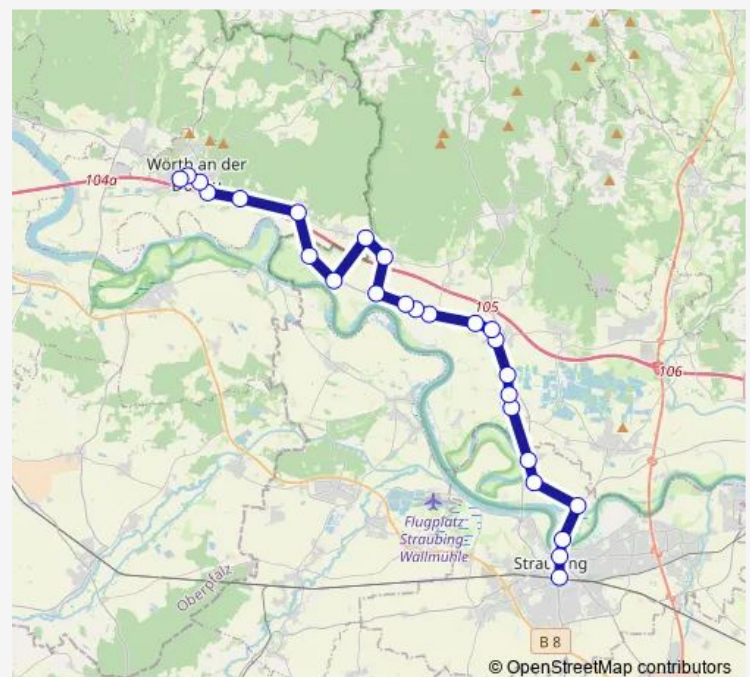

Thursday 14:04

Friday 14:04

Saturday —

Sunday —

Route info

Direction: Wörth Am Brand

Stops: 24

Trip Duration: 0 hour 34 min

Straubing, Chamerstraße

Straubing Ursulinengymnasium

Straubing, Bahnhof

Direction

Straubing, Bahnhof — Wörth (Donau), Reitfeld

24 stops

[Open route schedule](#)

Straubing, Bahnhof