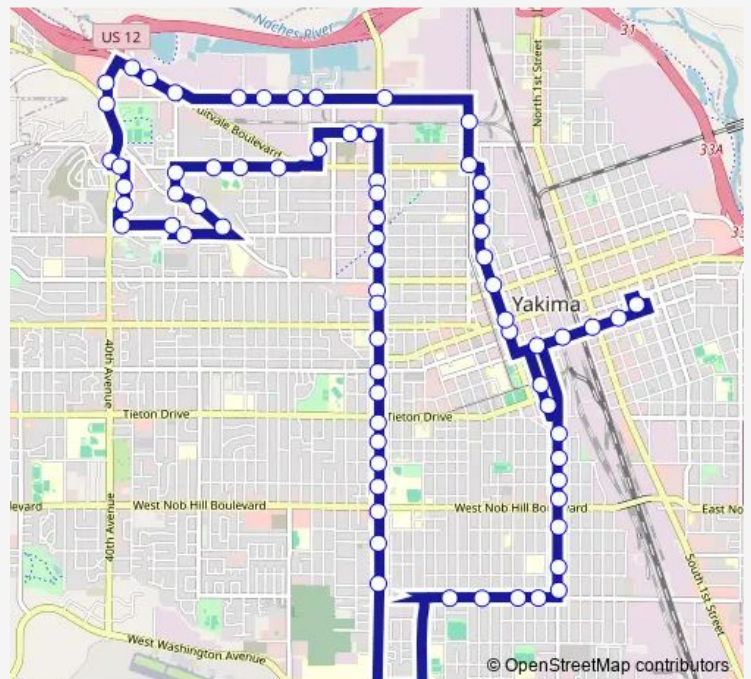

Bus 4 Fruitvale / Mead

[Go to website](#)

Direction
 Transit Center — C.W.C.M.H. 4TH / Pine
 71 stops
[Open route schedule](#)

- Transit Center
- Walnut / 3RD St
- Walnut / 1ST Stree
- Walnut / 1ST Ave
- Walnut / 3RD Ave
- 5TH AVE / Chestnut
- 5TH AVE / Yakima A
- 5TH Ave. / Lincoln
- 5TH AVE / D St
- 5TH AVE / Cherry
- 5TH AVE / Poplar
- Fruitvale / 5TH Av
- 6TH / Fruitvale
- 6TH / Madison
- River Road and 16th Avenue
- 2107 River Rd
- River RD / 23rd Av
- River RD / 26th Av
- River RD / 28th Av
- Fruitvale / River
- Fruitvale / 36th

Route schedule

Transit Center — C.W.C.M.H. 4TH / Pine

Monday	08:45-17:45
Tuesday	08:45-17:45
Wednesday	08:45-17:45
Thursday	08:45-17:45
Friday	08:45-17:45
Saturday	08:45-17:45
Sunday	08:45-17:45

Route info

Direction: Transit Center

Stops: 71

Trip Duration: 0 hour 41 min

4 — Fruitvale / Mead

Fruitvale / 40th

Fruitvale / 40th Ave

40th AVE / Powerho

40th AVE / Castlev

Castlevale / 39th

39th AVE / Kern

710 N 39th Ave

Fairbanks / 39th A

Fairbanks / 34th

3300 Powerhouse Rd

3000 Powerhouse Rd

3200 Powerhouse Rd