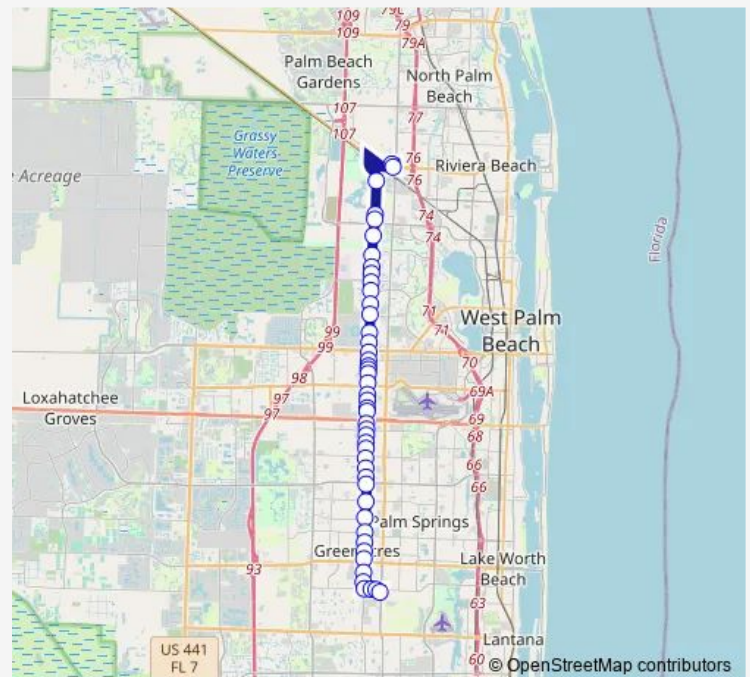

Haverhill RD at Forest Hill Blvd

Haverhill RD at Palm Hill Apts

Haverhill RD at Carefree Cove Blvd

Haverhill RD at Summit Blvd

Haverhill RD at Dryden Rd

Haverhill RD at Grant St

Haverhill RD at GUN Club Rd

Haverhill RD at Palm BCH Canal Rd

Haverhill RD at Southern Blvd

Haverhill RD at Wallis Rd

Haverhill RD at Amelia St

Route schedule

Melaleuca LN at Publix West Ent — VA Medical Center

Monday —

Tuesday —

Wednesday 10:30-17:30

Thursday —

Friday —

Saturday —

Sunday 10:30-17:30

Route info

Direction: Melaleuca LN at Publix West Ent

Stops: 44

Trip Duration: 0 hour 41 min

Haverhill RD at Roebuck Rd

Haverhill RD at Willow Pond

Haverhill RD at Loring Dr

Haverhill RD AT Ballpark

Haverhill RD at Marcia Pl

Haverhill RD at Caribbean Blvd

Haverhill RD at Dyer Blvd

Haverhill RD at BEE Line Hwy