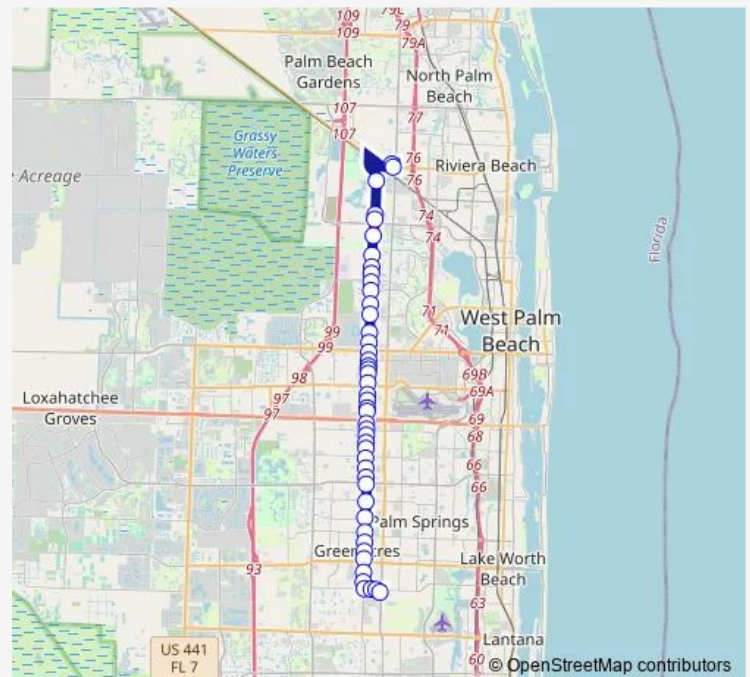

Haverhill RD at Carefree Cove Blvd

Haverhill RD at Summit Blvd

Haverhill RD at Dryden Rd

Haverhill RD at Grant St

Haverhill RD at GUN Club Rd

Haverhill RD at Palm BCH Canal Rd

Haverhill RD at Southern Blvd

Haverhill RD at Wallis Rd

Haverhill RD at Amelia St

### Route schedule

Melaleuca LN at Publix West Ent — VA Medical Center

Monday —

Tuesday —

Wednesday —

Thursday —

Friday —

Saturday —

### Route info

Direction: Melaleuca LN at Publix West Ent

Stops: 44

Trip Duration: 0 hour 41 min

4 — WPB - GRN via Haverhill

Haverhill RD at Haverhill Ct

Haverhill RD at Luwal Dr

Haverhill RD at Ponderosa Ln