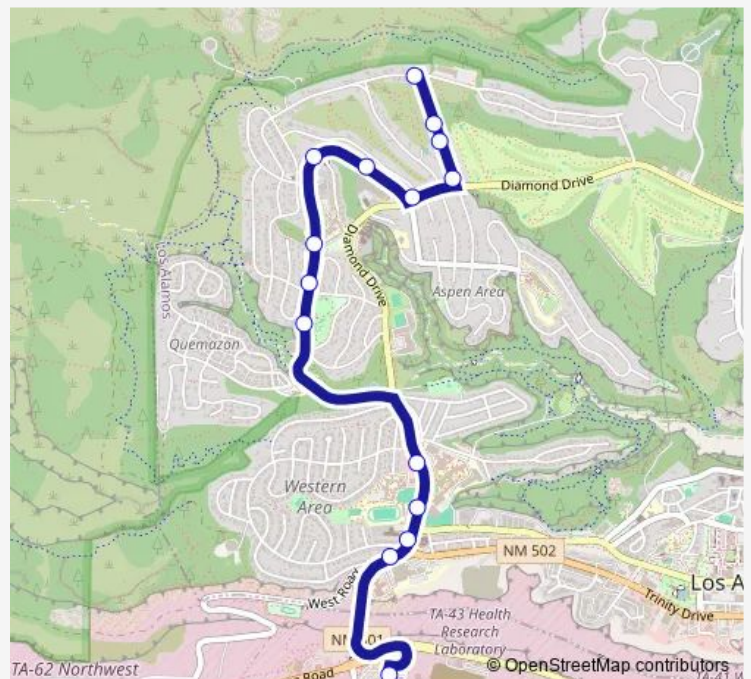

Diamond & Sandia

Diamond Dr & Sullivan Field Inbound

Diamond Dr & Lemon Lot

Diamond Dr & West Rd

Transit Center

Route schedule

Arizona & 35th — Transit Center

Monday 06:18-18:48

Tuesday 06:18-18:48

Wednesday 06:18-18:48

Thursday 06:18-18:48

Friday 06:18-18:48

Saturday —

Sunday —

Route info

Direction: Arizona & 35th

Stops: 15

Trip Duration: 0 hour 9 min

Direction

Transit Center — Arizona & 35th

19 stops

[Open route schedule](#)

Transit Center

Diamond Dr & High School Gym Outbound

Arizona & 35th

Route schedule

Transit Center — Arizona & 35th

Monday 06:35-19:05

Tuesday 06:35-19:05

Wednesday 06:35-19:05

Thursday 06:35-19:05

Friday 06:35-19:05