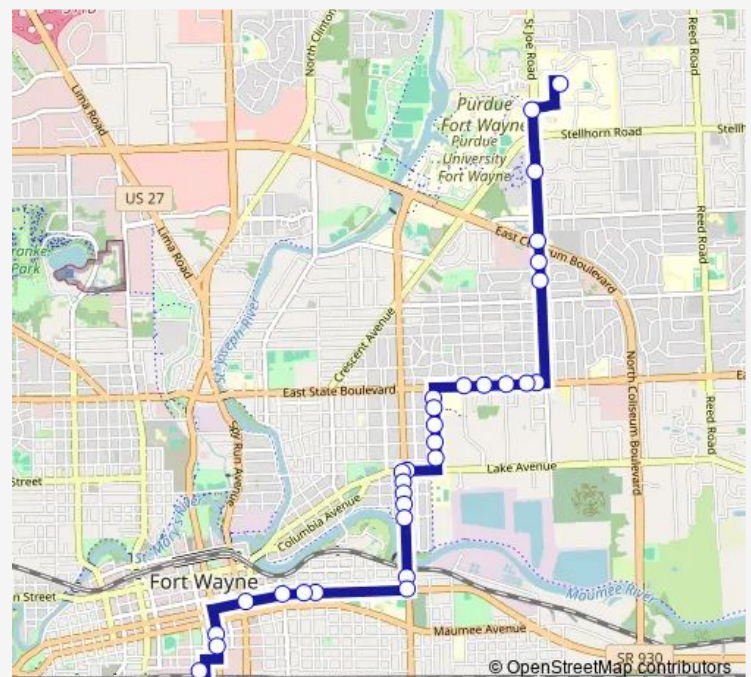

East Central Towers

Wayne at Begue

Wayne near University

Wayne at Hanover

1602 Wayne

Anthony and Berry (Nb)

Anthony at Niagara

Anthony at Cody (Nb)

Anthony at Columbia (Nb)

Anthony at Tilden (Nb)

Sunshine Cleaners

Route schedule

Central Station - Bay C — Harshman Hall

Monday	06:15-20:15
Tuesday	06:15-20:15
Wednesday	06:15-20:15
Thursday	06:15-20:15
Friday	06:15-20:15
Saturday	08:15-17:15
Sunday	—

Route info

Direction: Central Station - Bay C

Stops: 43

Trip Duration: 0 hour 25 min

4 — Parkview

Lake at Kensington

Lake at Pemberton (Eb)

Lake at Randallia (Eb)

Sunday —

Route info

Direction: Harshman Hall

Stops: 31

Trip Duration: 0 hour 30 min

Washington past Harmar (Wb)

Washington at Hanna (Wb)

Washington at Lafayette (Wb)