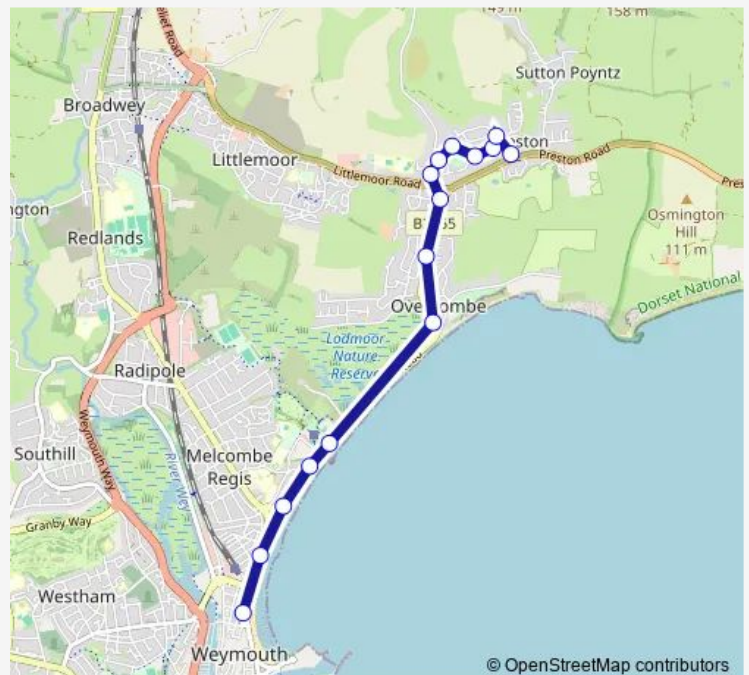

Tuesday 07:23-20:00

Wednesday 07:23-20:00

Thursday 07:23-20:00

Friday 07:23-20:00

Saturday 08:38-20:00

Sunday 09:58-16:00

Route info

Direction: Kings Statue

Stops: 15

Trip Duration: 0 hour 14 min

© OpenStreetMap contributors

4 — Weymouth - Preston

BusMaps

Direction

Seven Acres — Kings Statue

10 stops

Greenhill Gardens

Lennox Street

Kings Statue

Route schedule

Seven Acres — Kings Statue

Monday	07:38-20:13
Tuesday	07:38-20:13
Wednesday	07:38-20:13
Thursday	07:38-20:13
Friday	07:38-20:13
Saturday	08:55-20:13
Sunday	10:15-16:15

Route info

Direction: Seven Acres

Stops: 10

Trip Duration: 0 hour 16 min

4 Bus time schedules and route maps are available in an offline PDF at busmaps.com. Use the busmaps.com website to see live bus times, train schedule or subway schedule, and step-by-step directions for all public transit in Dorchester