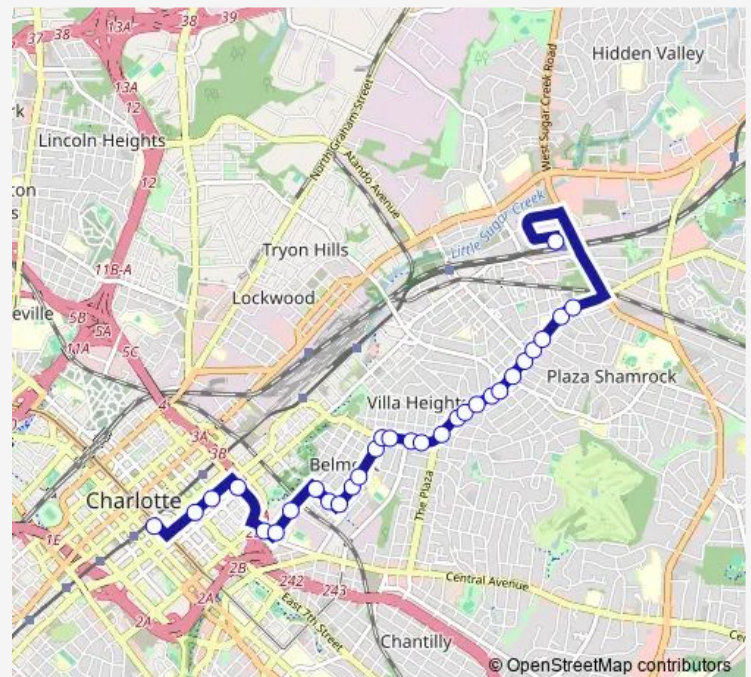

The Plaza & Duncan Ave

The Plaza & Mason Cir

The Plaza & Brook Rd

Route schedule

Transit Center- Bay U — Sugar Creek Station Bay

Monday 05:57-01:04⁺¹

Tuesday 05:57-01:04⁺¹

Wednesday 05:57-01:04⁺¹

Thursday 05:57-01:04⁺¹

Friday 05:57-01:04⁺¹

Saturday 05:57-01:04⁺¹

Sunday 06:33-23:43

Route info

Direction: Transit Center- Bay U

Stops: 30

Trip Duration: 0 hour 24 min

4 — Belmont

The Plaza & Holt St

The Plaza & Matheson Ave

The Plaza & Shamrock Dr

The Plaza & Murdock

The Plaza & 36th St

The Plaza & Herrin Ave

The Plaza & Dade St

The Plaza & Sweetbriar St

Sugar Creek Station Bay

Direction

Sugar Creek Station Bay — Transit Center- 4th & Brevard

25 stops

[Open route schedule](#)

Sugar Creek Station Bay

The Plaza & Sugar Creek Rd