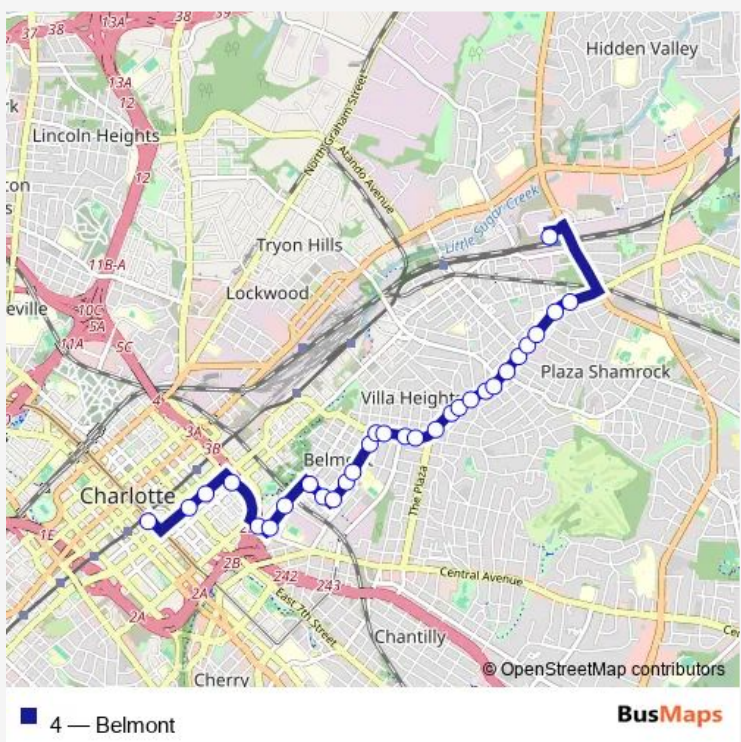

Bus 4 Belmont

[Go to website](#)

Direction
 Transit Center- Bay U — Sugar Creek Station Bay
 30 stops
[Open route schedule](#)

- Transit Center- Bay U
- Caldwell & 7th St
- Caldwell St & 9th St
- 11th St & Davidson St
- 10th St & Seigle Ave
- Seigle Ave & Greenway Crescent Ln
- Seigle Ave & Otts St
- Belmont Ave & Seigle Ave
- Belmont Ave & Allen St
- Pegram St & Belmont Ave
- Pegram St & 16th St
- Pegram St & 17th St
- Pegram St & 20th St
- Pegram St & Parkwood Ave
- Parkwood Ave & Umstead St
- Parkwood Ave & Hawthorne Ln
- Parkwood Ave & Barry St
- The Plaza & Marguerite Ave
- The Plaza & Duncan Ave
- The Plaza & Mason Cir
- The Plaza & Brook Rd

Route schedule
 Transit Center- Bay U — Sugar Creek Station Bay

Monday	05:57-01:04 ⁺¹
Tuesday	05:57-01:04 ⁺¹
Wednesday	05:57-01:04 ⁺¹
Thursday	05:57-01:04 ⁺¹
Friday	05:57-01:04 ⁺¹
Saturday	05:57-01:04 ⁺¹
Sunday	06:33-23:43

Route info
 Direction: Transit Center- Bay U
 Stops: 30
 Trip Duration: 0 hour 22 min

The Plaza & Holt St

The Plaza & Matheson Ave

The Plaza & Shamrock Dr

The Plaza & Murdock

The Plaza & 36th St

The Plaza & Herrin Ave

The Plaza & Dade St

The Plaza & Sweetbriar St

Sugar Creek Station Bay

Direction

Sugar Creek Station Bay — Transit Center- 4th & Brevard

25 stops

[Open route schedule](#)

Sugar Creek Station Bay