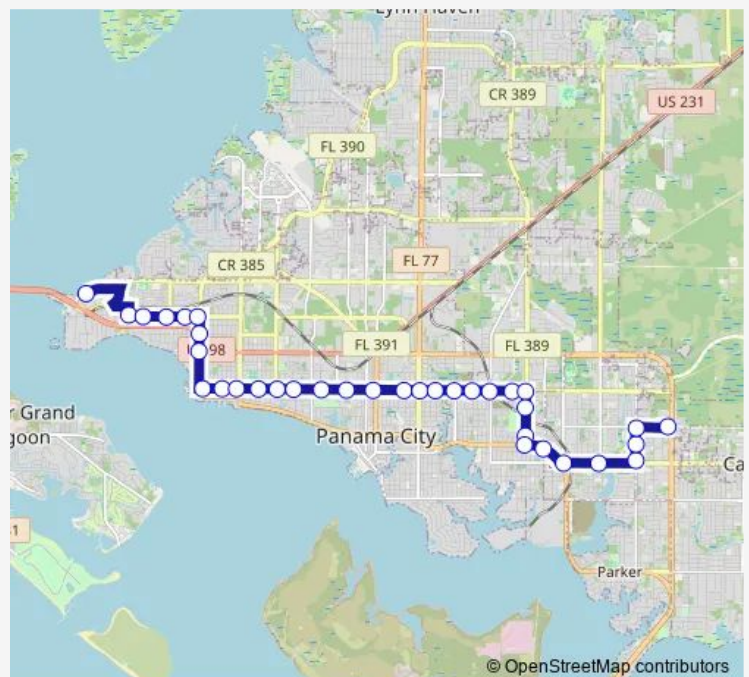

11th St. & Lisenby Ave.

11th St. & Buena Vista Blvd.

11th St. & Wood Ave.

11th St. & Bay County Health Department Parking Lot

11th St. & Harrison Ave.

11st St & Massalina Dr Eb

11th St & FL-77 Eb

11th St & Mercedes Ave Eb

11th St & Bay Ave Eb

### Route schedule

Gulf Coast State College — Tyndall Pkwy & Walmart Parking Lot

Monday 06:00-19:30

Tuesday 06:00-19:30

Wednesday 06:00-19:30

Thursday 06:00-19:30

Friday 06:00-19:30

Saturday —

### Route info

Direction: Gulf Coast State College

Stops: 35

Trip Duration: 0 hour 30 min

4 — Panama City Hall & Marina/Gulf Coast State College

BusMaps

11th St & Redwood Ave Eb

11th St & Sherman Ave Eb