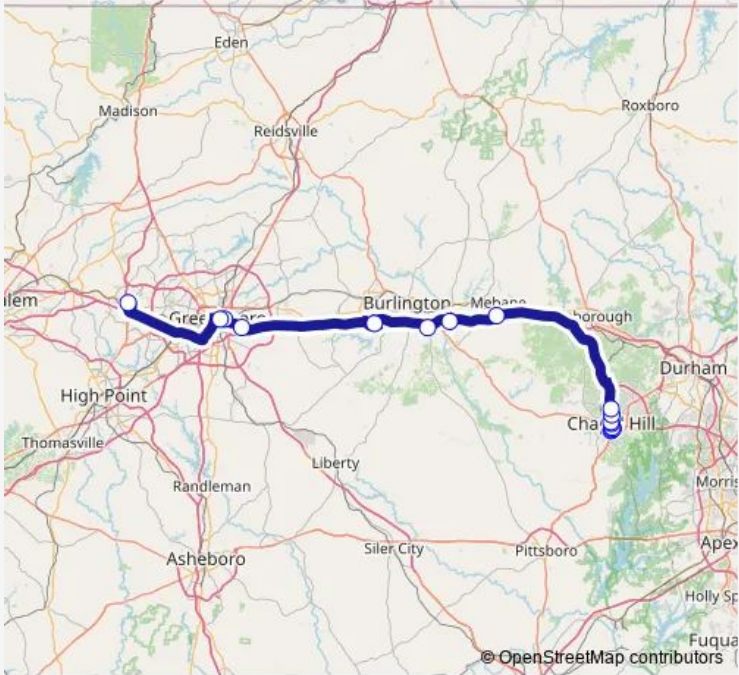

Bus 4 Alamance Burlington Express

[Go to website](#)

Direction
 Coble Transportation Center (A4) — Ambulatory Care Center

16 stops

[Open route schedule](#)

- Coble Transportation Center (A4)
- Greensboro Depot (Slip 17)
- Bennett College (E Washington St)
- E Gate City Blvd & Florida
- Alamance Regional Medical Center Park & Ride
- Graham Park & Ride
- Alamance Community College
- Mebane Cone Health Park & Ride
- MLK Jr Blvd & Airport
- MLK Jr Blvd & Umstead
- N Columbia St at W Franklin St
- S Columbia St at Fraternity Ct
- Pittsboro St at Secu
- UNC Hospitals (Manning Dr, Dogwood Deck)
- Mason Farm Road at Marsico Hall
- Ambulatory Care Center

Route schedule

Coble Transportation Center (A4) — Ambulatory Care Center

Monday	05:40-17:05
Tuesday	05:40-17:05
Wednesday	05:40-17:05
Thursday	05:40-17:05
Friday	05:40-17:05
Saturday	—
Sunday	—

Route info

Direction: Coble Transportation Center (A4)

Stops: 16

Trip Duration: 2 hour 5 min

Direction

Ambulatory Care Center — Coble Transportation Center (A4)

16 stops

[Open route schedule](#)

Ambulatory Care Center

Coble Transportation Center (A4)

Route schedule

Ambulatory Care Center — Coble Transportation Center (A4)

Monday 07:21-17:40

Tuesday 07:21-17:40

Wednesday 07:21-17:40

Thursday 07:21-17:40

Friday 07:21-17:40