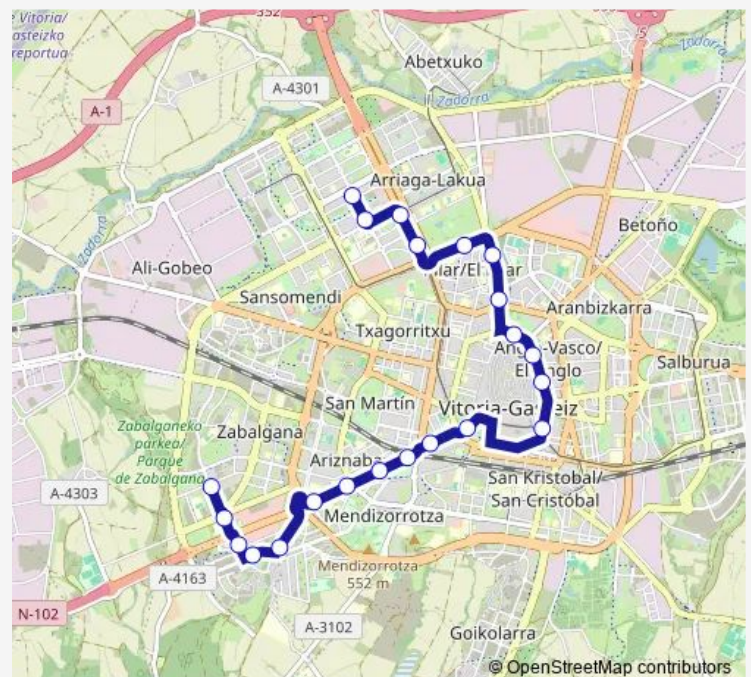

Thursday 05:10-22:05

Friday 05:10-22:05

Saturday 06:45-22:15

Sunday 07:00-22:15

Route info

Direction: Donostia / Baiona

Stops: 22

Trip Duration: 0 hour 35 min

4 — Lakua - Mariturri

Direction

Iruña Veleia / Oyón — Donostia / Baiona

24 stops

[Open route schedule](#)

Iruña Veleia / Oyón

Iruña Veleia / Reina Sofía

Camino Armentia

Tuesday 05:40-22:10

Wednesday 05:40-22:10

Thursday 05:40-22:10

Friday 05:40-22:10

Saturday 06:50-22:20

Sunday 07:00-22:15

Route info

Direction: Iruña Veleia / Oyón