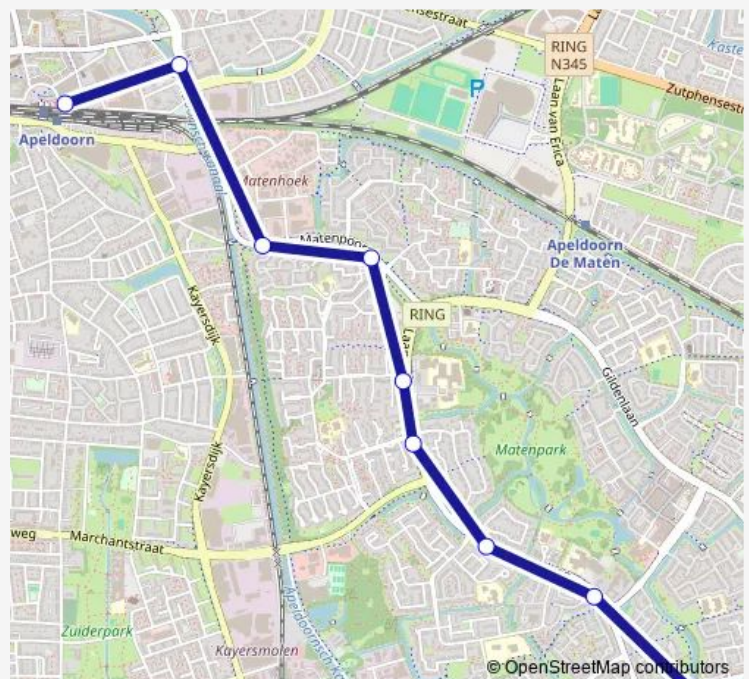

### Direction

Apeldoorn, Station — Apeldoorn, Kapelmeestershoeve

9 stops

[Open route schedule](#)

Apeldoorn, Station

Apeldoorn, Welgelegenbrug

Apeldoorn, Wagenmakershoek

Apeldoorn, Glazeniershorst

### Route schedule

Apeldoorn, Station — Apeldoorn, Kapelmeestershoeve

Monday 05:54-00:24<sup>+1</sup>

Tuesday 05:54-00:24<sup>+1</sup>

Wednesday 05:54-00:24<sup>+1</sup>

Thursday 05:54-00:24<sup>+1</sup>

Friday 05:54-00:24<sup>+1</sup>

### Route info

Direction: Apeldoorn, Station

Stops: 9

Trip Duration: 0 hour 9 min

4 — Station - De Maten

**Direction**

Apeldoorn, Kapelmeestershoeve — Apeldoorn, Station

10 stops

Apeldoorn, Wagenmakershoek

Apeldoorn, Welgelegenbrug

Apeldoorn, Station

**Route schedule**

Apeldoorn, Kapelmeestershoeve — Apeldoorn, Station

Monday	05:51-00:21 <sup>+1</sup>
Tuesday	05:51-00:21 <sup>+1</sup>
Wednesday	05:51-00:21 <sup>+1</sup>
Thursday	05:51-00:21 <sup>+1</sup>
Friday	05:51-00:21 <sup>+1</sup>
Saturday	07:21-00:21 <sup>+1</sup>
Sunday	08:51-00:21 <sup>+1</sup>