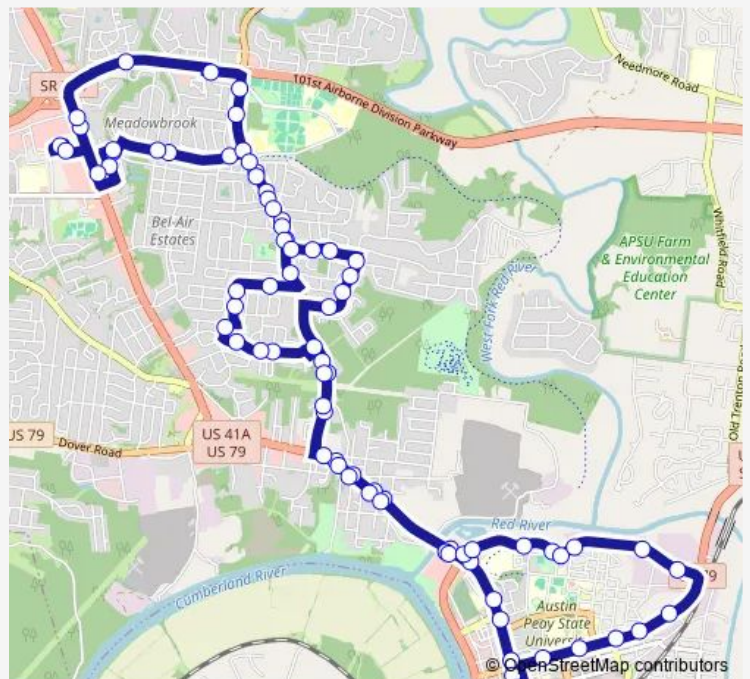

Bus 4 4 - Peachers Mill Rd

[Go to website](#)

Direction
 CTS Transit Center — CTS Transit Center
 80 stops
[Open route schedule](#)

- CTS Transit Center
- 319 North 2nd
- North Second St and Forbes Ave
- N 2nd st across from Clarksville Academy
- N Second and Shoney's
- New Providence Blvd@ West-gate Motel
- New Providence Blvd and Washtopia
- New Providence Blvd at BP gas station
- New Providence Blvd at Church of Christ
- New Providence Blvd at Showtime car lot
- New Providence Blvd & E St
- Peachers Mill Rd and Peachers Dr
- Peachers Mill Rd across from Peachers Mill Trace Apts
- Jackson Rd Area of Residence 330
- Jackson Rd and Bluegrass Rd
- 205 Jackson Rd
- Rebecca Ln and Dalewood Dr
- 11 Hillsboro Rd
- Hillsboro Rd and Virginia Dr
- Hillsboro Rd & Preston Dr
- Peachers Mill Rd and Dale Terrace

Route schedule
 CTS Transit Center — CTS Transit Center

Monday	06:00-20:00
Tuesday	06:00-20:00
Wednesday	06:00-20:00
Thursday	06:00-20:00
Friday	06:00-20:00
Saturday	07:00-20:00
Sunday	—

Route info
 Direction: CTS Transit Center
 Stops: 80
 Trip Duration: 0 hour 50 min

Ft Campbell Blvd and Thompson Station

Ft Campbell Blvd and Title Max

101st Airborne Parkway and Victory Rd

Stonecrossing Dr and Parkway Pl

Peachers Mill Dr across from Heritage Park

Peachers Mill Rd and Millstone Circle

College St across from James Corlew Dealership (Bench)

College St and Drane St

N Second St at The old First Federal Bank

N 2nd & Legion St.

CTS Transit Center

4 Bus time schedules and route maps are available in an offline PDF at busmaps.com. Use the busmaps.com website to see live bus times, train schedule or subway schedule, and step-by-step directions for all public transit in Clarksville