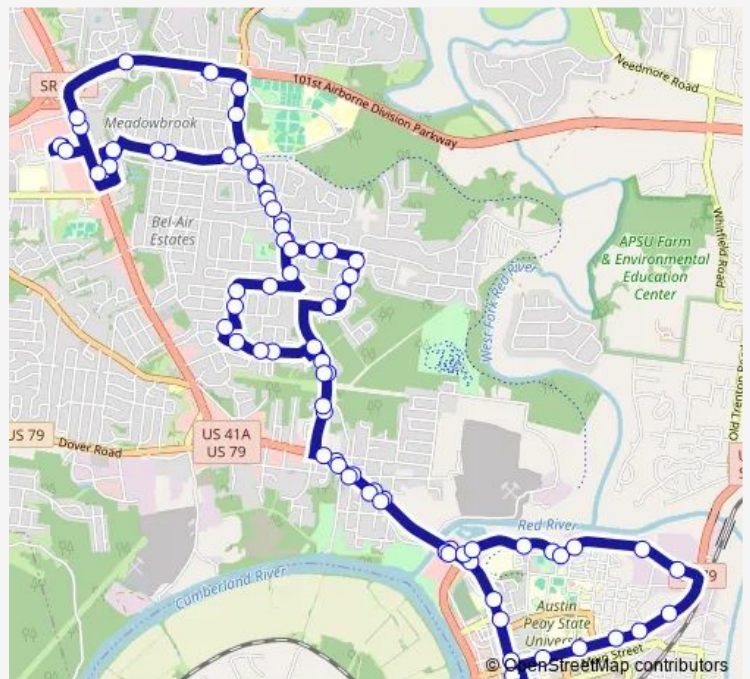

Bus 4 4 - Peachers Mill Rd

[Go to website](#)

Direction
 CTS Transit Center — CTS Transit Center
 80 stops
[Open route schedule](#)

- CTS Transit Center
- 319 North 2nd
- North Second St and Forbes Ave
- N 2nd st across from Clarksville Academy
- N Second and Shoney's
- New Providence Blvd@ West-gate Motel
- New Providence Blvd and Washtopia
- New Providence Blvd at BP gas station
- New Providence Blvd at Church of Christ
- New Providence Blvd at Showtime car lot
- New Providence Blvd & E St
- Peachers Mill Rd and Peachers Dr
- Peachers Mill Rd across from Peachers Mill Trace Apts
- Jackson Rd Area of Residence 330
- Jackson Rd and Bluegrass Rd
- 205 Jackson Rd
- Rebecca Ln and Dalewood Dr
- 11 Hillsboro Rd
- Hillsboro Rd and Virginia Dr
- Hillsboro Rd & Preston Dr
- Peachers Mill Rd and Dale Terrace

Route schedule
 CTS Transit Center — CTS Transit Center

Monday	06:00-20:00
Tuesday	06:00-20:00
Wednesday	06:00-20:00
Thursday	06:00-20:00
Friday	06:00-20:00
Saturday	07:00-20:00
Sunday	—

Route info
 Direction: CTS Transit Center
 Stops: 80
 Trip Duration: 0 hour 50 min

Ft Campbell Blvd and Thompson Station

Ft Campbell Blvd and Title Max

101st Airborne Parkway and Victory Rd

Stonecrossing Dr and Parkway Pl

Peachers Mill Dr across from Heritage Park

Peachers Mill Rd and Millstone Circle

College St across from James Corlew Dealership (Bench)

College St and Drane St

N Second St at The old First Federal Bank

N 2nd & Legion St.

CTS Transit Center

4 Bus time schedules and route maps are available in an offline PDF at busmaps.com. Use the busmaps.com website to see live bus times, train schedule or subway schedule, and step-by-step directions for all public transit in