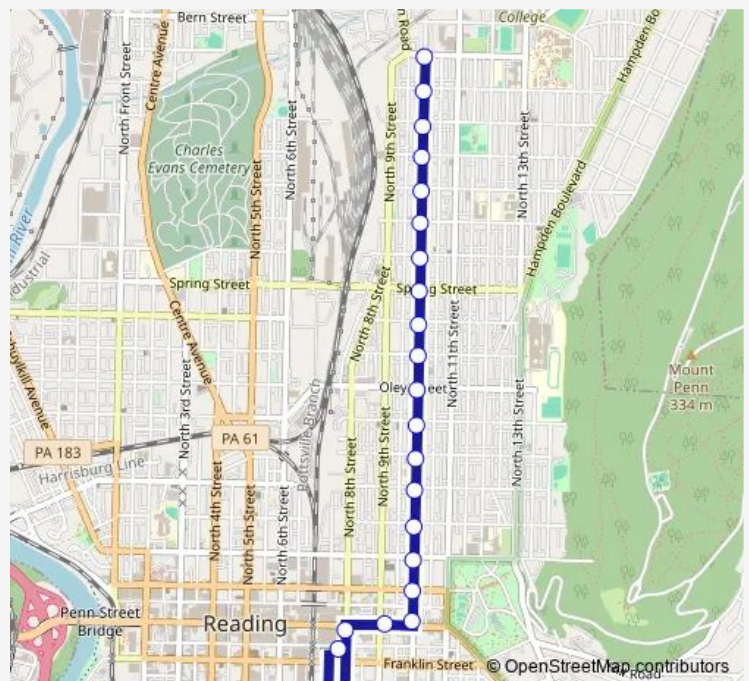

### Direction

10th St. & Exeter St. Farside-Sb — Barta Transportation Center

21 stops

[Open route schedule](#)

- 10th St. & Exeter St. Farside-Sb
- 10th St. & Union St. Farside Sb
- 10th St. & Amity St. Farside Sb
- 10th St. & Pike St. Farside-Sb
- 10th St. & Perry St. Farside Sb
- 10th St. & Marion St. Farside-Sb
- 10th St. & Robeson St. Farside Sb
- 10th St. & Spring St. Farside Sb
- 10th St. & Windsor St. Farside Sb
- 10th St. & Douglass St. Farside-Sb
- 10th St. & Oley St. Farside-Sb
- 10th St. & Greenwich St. Farside Sb
- 10th St. & Green St. Farside Sb
- 10th St. & Buttonwood St. Farside-Sb
- 10th St. & Elm St. Farside Sb
- 10th St. & Walnut St. Farside Sb
- 10th St. & Washington St. Farside-Sb
- 10th St. & Penn St. Nearside Sb
- 9th St. & Penn St. Nearside Wb
- 8th St. & Penn St. Farside Sb
- Barta Transportation Center

### Route schedule

10th St. & Exeter St. Farside-Sb — Barta Transportation Center

Monday	04:45-22:20
Tuesday	04:45-22:20
Wednesday	04:45-22:20
Thursday	04:45-22:20
Friday	04:45-22:20
Saturday	04:45-22:00
Sunday	11:15-18:15

### Route info

Direction: 10th St. & Exeter St. Farside-Sb

Stops: 21

Trip Duration: 0 hour 20 min

4 — 10th / 11th Streets

## Direction

Barta Transportation Center — 10th St. & Exeter St. Farside-Sb

28 stops

[Open route schedule](#)

Barta Transportation Center

9th St. & Penn St. Nearside-Nb

10th St. & Penn St. Farside Eb

11th St. & Penn St. Farside-Nb