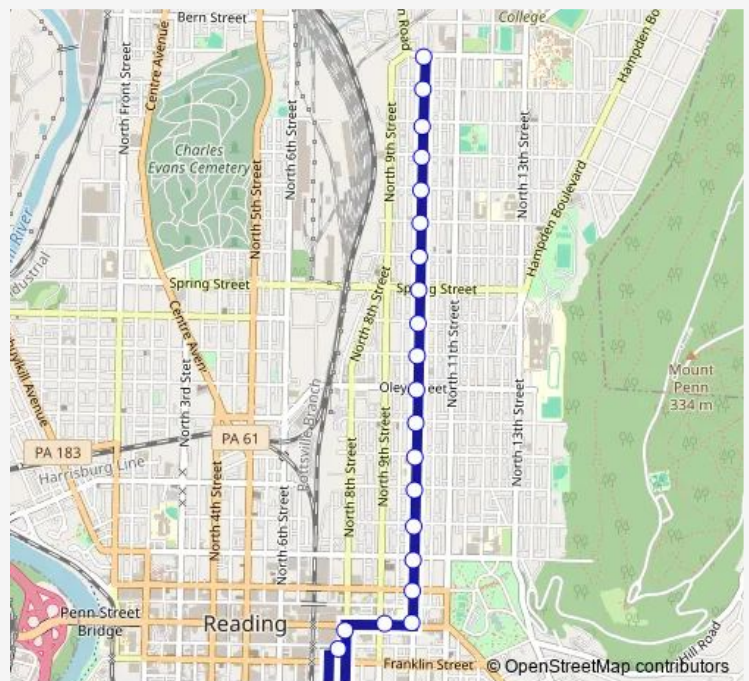

Bus 4 10th / 11th Streets

[Go to website](#)

Direction

10th St. & Exeter St. Farside-Sb — Barta Transportation Center

21 stops

[Open route schedule](#)

- 10th St. & Exeter St. Farside-Sb
- 10th St. & Union St. Farside Sb
- 10th St. & Amity St. Farside Sb
- 10th St. & Pike St. Farside-Sb
- 10th St. & Perry St. Farside Sb
- 10th St. & Marion St. Farside-Sb
- 10th St. & Robeson St. Farside Sb
- 10th St. & Spring St. Farside Sb
- 10th St. & Windsor St. Farside Sb
- 10th St. & Douglass St. Farside-Sb
- 10th St. & Oley St. Farside-Sb
- 10th St. & Greenwich St. Farside Sb
- 10th St. & Green St. Farside Sb
- 10th St. & Buttonwood St. Farside Sb
- 10th St. & Elm St. Farside Sb
- 10th St. & Walnut St. Farside Sb
- 10th St. & Washington St. Farside-Sb
- 10th St. & Penn St. Nearside Sb
- 9th St. & Penn St. Nearside Wb
- 8th St. & Penn St. Farside Sb
- Barta Transportation Center

Route schedule

10th St. & Exeter St. Farside-Sb — Barta Transportation Center

Monday	04:45-22:20
Tuesday	04:45-22:20
Wednesday	04:45-22:20
Thursday	04:45-22:20
Friday	04:45-22:20
Saturday	04:45-22:00
Sunday	11:15-18:15

Route info

Direction: 10th St. & Exeter St. Farside-Sb

Stops: 21

Trip Duration: 0 hour 20 min

4 — 10th / 11th Streets

Direction

Barta Transportation Center — 10th St. & Exeter St. Farside-Sb

28 stops

[Open route schedule](#)

Barta Transportation Center

9th St. & Penn St. Nearside-Nb

10th St. & Penn St. Farside Eb

11th St. & Penn St. Farside-Nb

11th & Washington St. Farside Nb

11th St. & Walnut St. Farside-Nb