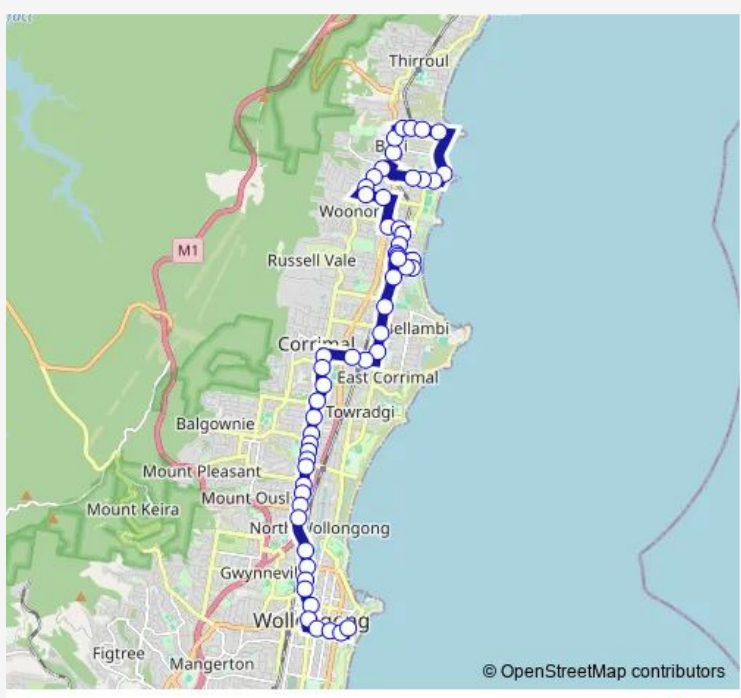

Bus 4 Bulli to Wollongong via Woonona

[Go to website](#)

Direction
 Bulli Heritage Hotel, Princes Hwy — Crown St Opp WIN Entertainment Centre

55 stops

[Open route schedule](#)

- Bulli Heritage Hotel, Princes Hwy
- Bulli Bowling Club, Princes Hwy
- Point St After Princes Hwy
- Point St Before Bacon Av
- Point St Opp Westmacott Pde
- Point St At Somerville St
- Trinity Row Opp Jardine St
- Bulli Beach Tourist Park, Farrell Rd
- Farrell Rd After Carrington St
- Farrell Rd At Waterloo St
- Princes Hwy At Hospital Rd
- Princes Hwy Before Hopetoun St
- Princes Hwy At Russell St
- Campbell St After Haddon Lane
- Campbell St After Robert St
- Park Rd At Thompson St
- Park Rd Opp Woonona Station
- Railway Pde After Royal Cres
- Woonona East Public School, Railway Pde
- Railway Pde After Dorrigo Av
- Lighthorse Dr Near Railway Pde

Route info

Direction: Bulli Heritage Hotel, Princes Hwy

Stops: 55

Trip Duration: 0 hour 47 min

4 — Bulli to Wollongong via Woonona BusMaps

Lighthouse Dr Opp 15

Lighthouse Dr At Pendlebury Pde

Pendlebury Pde After Lighthouse Dr

Pendlebury Pde Before Lighthouse Dr

Pioneer Rd Opp Edward Corrigan Cl

Pioneer Rd After Lavender St

Pioneer Rd Opp The Avenue

Pioneer Rd Opp Dalby St

Railway St Before Duff Pde

Railway St Opp Corrimal Leagues Club

Saturday 08:22-18:22

Sunday 08:55-16:55

Route info

Direction: WIN Entertainment Centre, Crown St

Stops: 43

Trip Duration: 0 hour 40 min

Railway St Opp Gilbert St

Corrimal Leagues Club, Railway St