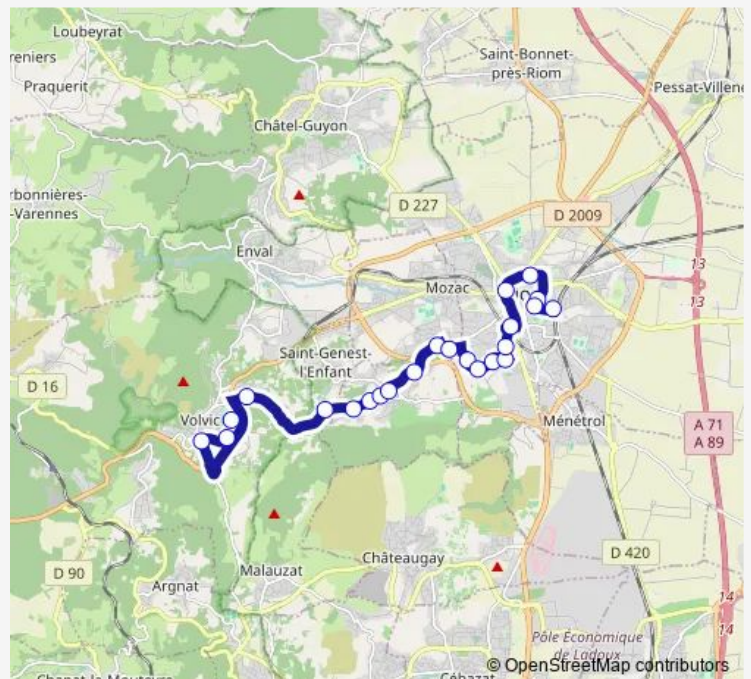

La Rivaux

Route schedule

Pôle Multimodal Sncf — Moutys

Monday 06:50-19:30

Tuesday 06:50-19:30

Wednesday 06:50-19:30

Thursday 06:50-19:30

Friday 06:50-19:30

Saturday 08:50-19:30

Sunday —

Route info

Direction: Pôle Multimodal Sncf

Stops: 25

Trip Duration: 0 hour 28 min

Pont Chaput

Gustave Roghi

Batignolles

Moutys

Direction

Gustave Roghi — Pôle Multimodal SnCF

23 stops

[Open route schedule](#)

Gustave Roghi

Batignolles

Tuesday 06:22-19:05

Wednesday 06:22-19:05

Thursday 06:22-19:05

Friday 06:22-19:05

Saturday 07:25-18:05

Sunday —

Route info

Direction: Gustave Roghi