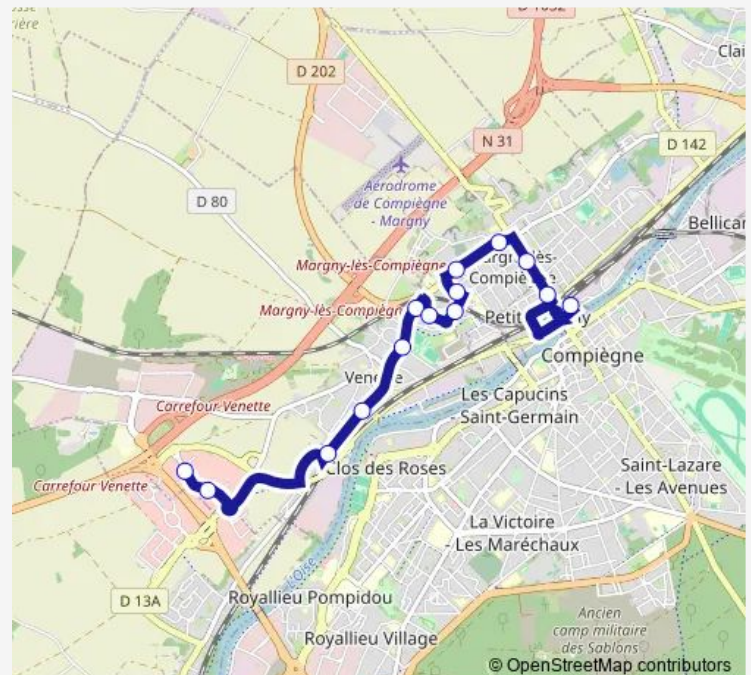

Gare - Quai Urbain — Multiplexe - Jaux

Monday

—

Tuesday

—

Wednesday

—

Thursday

—

Friday

20:17-22:03

Saturday

20:33-22:03

Sunday

—

Route info

Direction: Gare - Quai Urbain

Stops: 17

Trip Duration: 0 hour 28 min

Direction

Gare - Quai Urbain — Bois de Plaisance

15 stops

[Open route schedule](#)

Gare - Quai Urbain