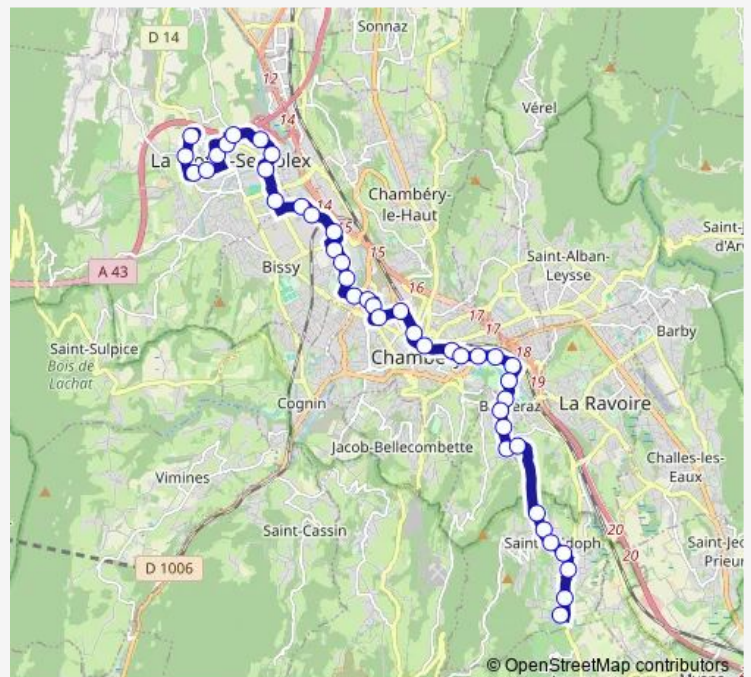

Chevaliers Tireurs

Ecole Du Stade

Piscine du Stade

Route schedule

Collège G. Sand — Champet

Monday 06:00-20:09

Tuesday 06:00-20:09

Wednesday 06:00-20:09

Thursday 06:00-20:09

Friday 06:00-20:09

Saturday 06:00-20:05

Sunday —

Route info

Direction: Collège G. Sand

Stops: 42

Trip Duration: 0 hour 56 min

4 — College George Sand > Champet

Gambetta

Gare

Gare Ducs

Carmes

Mjc

Monge

Buisson Rond

Thursday 06:00-20:12

Friday 06:00-20:12

Saturday 06:00-20:05

Sunday —

Route info

Direction: Champet

Stops: 42

Trip Duration: 0 hour 53 min