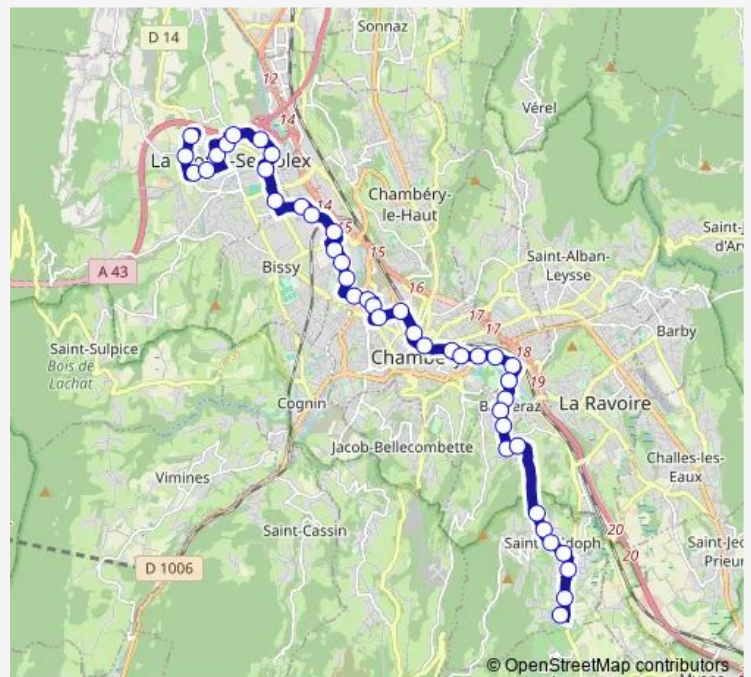

Chevaliers Tireurs

Ecole Du Stade

Piscine du Stade

Route schedule

Collège G. Sand — Champet

Monday 06:00-20:09

Tuesday 06:00-20:09

Wednesday 06:00-20:09

Thursday 06:00-20:09

Friday 06:00-20:09

Saturday 06:00-20:05

Sunday —

Route info

Direction: Collège G. Sand

Stops: 42

Trip Duration: 0 hour 45 min

4 — College George Sand > Champet

Gambetta

Gare

Gare Ducs

Carmes

Mjc

Monge

Buisson Rond

Thursday 06:00-20:12

Friday 06:00-20:12

Saturday 06:00-20:05

Sunday —

Route info

Direction: Champet

Stops: 42

Trip Duration: 0 hour 48 min