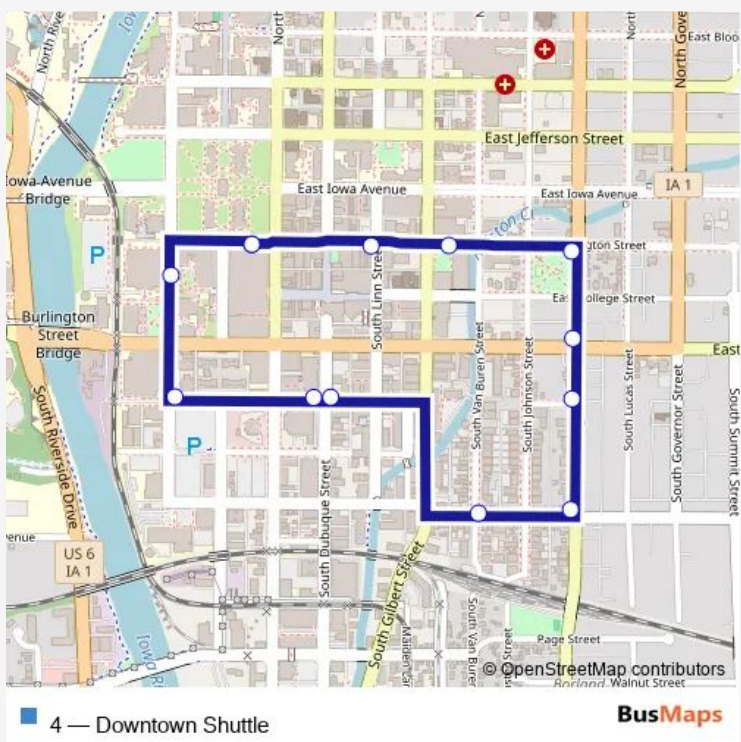

## Bus 4 Downtown Shuttle

[Go to website](#)

**Direction**  
 Downtown Interchange — Downtown Interchange  
 13 stops  
[Open route schedule](#)

- Downtown Interchange
- Washington St & Linn St - IC Library, Senior Center
- Washington St & City Hall
- Washington St & Dodge St
- Dodge St & Burlington St
- Dodge St & Court St
- Dodge St & Bowery St
- Bowery St & Van Buren St
- Court St & Dubuque St
- Court St Transportation Center
- Court St & Madison St
- Communications Center
- Downtown Interchange

Route schedule  
 Downtown Interchange — Downtown Interchange

Monday	07:30-18:15
Tuesday	07:30-18:15
Wednesday	07:30-18:15
Thursday	07:30-18:15
Friday	07:30-18:15
Saturday	—
Sunday	—

Route info  
 Direction: Downtown Interchange  
 Stops: 13  
 Trip Duration: 0 hour 13 min

4 Bus time schedules and route maps are available in an offline PDF at [busmaps.com](https://busmaps.com). Use the [busmaps.com](https://busmaps.com) website to see live bus times, train schedule or subway schedule, and step-by-step directions for all public transit in Iowa City

The schedule is provided in the local timezone. Times with "(+1)" indicate departures on the next day.

PDF file created on 2025-01-16

2024 BusMaps.com - All Rights Reserved