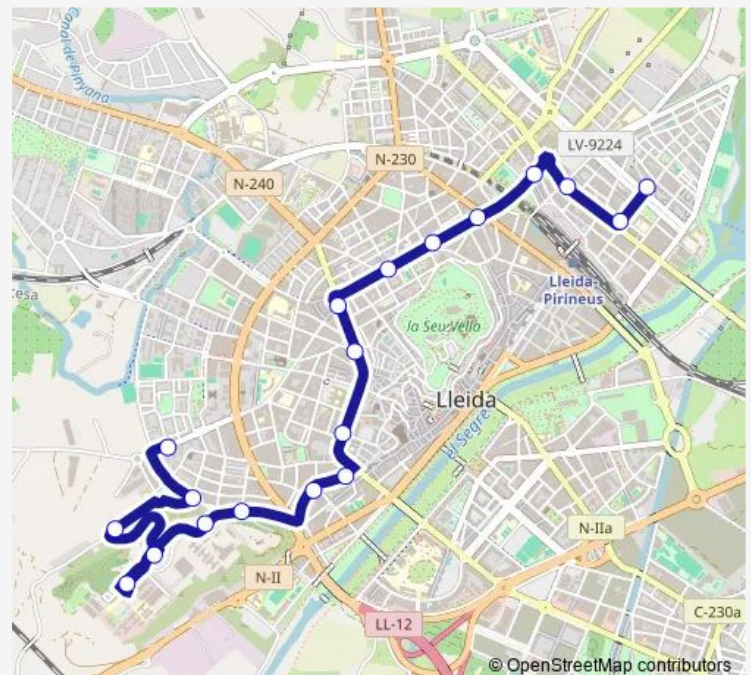

Blocs Juan Carlos

Route schedule

Jeroni Pujades / Rambla — Blocs Juan Carlos

Monday 07:00-22:05

Tuesday 07:00-22:05

Wednesday 07:00-22:05

Thursday 07:00-22:05

Friday 07:00-22:05

Saturday 07:00-21:35

Sunday 07:00-21:35

Route info

Direction: Jeroni Pujades / Rambla

Stops: 19

Trip Duration: 0 hour 29 min

4 — Pardinyes-Mariola

Direction

Blocs Juan Carlos — Jeroni Pujades / Rambla

18 stops

[Open route schedule](#)

Blocs Juan Carlos

Germans Izquierdo / Cap

Mariola / Venus

Escorxador

Universitat

Tuesday 06:50-22:27

Wednesday 06:50-22:27

Thursday 06:50-22:27

Friday 06:50-22:27

Saturday 06:55-22:05

Sunday 06:55-22:05

Route info

Direction: Blocs Juan Carlos