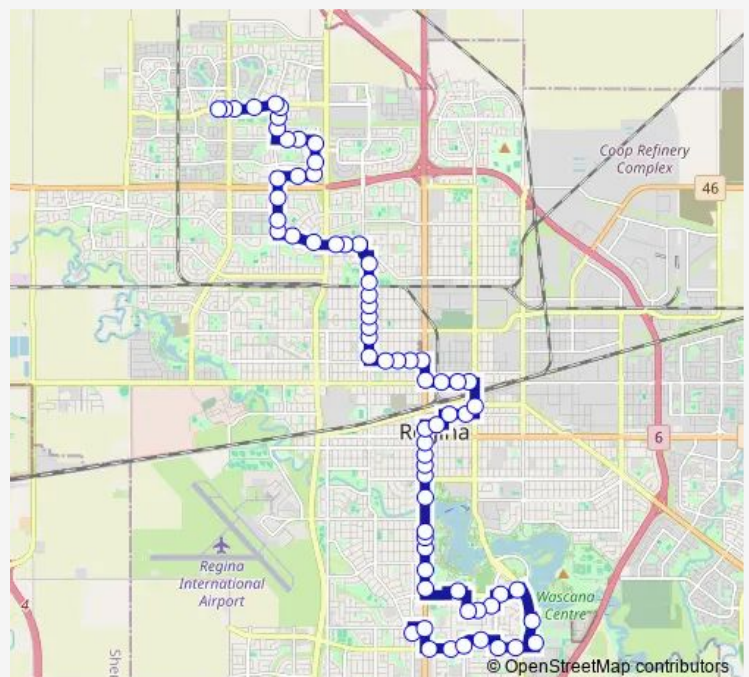

### Direction

Rae St @ Golden Mile (Nb) — Rochdale Blvd @ Lakewood Crt (Wb)

70 stops

[Open route schedule](#)

Rae St @ Golden Mile (Nb)

Albert St @ 25th Ave (Sb)

Parliament Ave @ Albert St (Eb)

Parliament Ave @ Bell St (Eb)

Albert St @ 22nd Ave (Nb)

Albert St @ 21st Ave (Nb)

Albert St @ Mccallum Ave (Nb)

Albert St @ 20th Ave (Nb)

### Route schedule

Rae St @ Golden Mile (Nb) — Rochdale Blvd @ Lakewood Crt (Wb)

Monday 05:17-23:45

Tuesday 05:17-23:45

Wednesday 05:17-23:45

Thursday 05:17-23:45

Friday 05:17-23:45

Saturday 06:10-23:45

### Route info

Direction: Rae St @ Golden Mile (Nb)

Stops: 70

Trip Duration: 0 hour 55 min

4 — Hillsdale - Walsh Acres

Albert St @ 19th Ave (Nb)

Albert St @ College Ave (Nb)

Albert St @ 15th Ave (Nb)