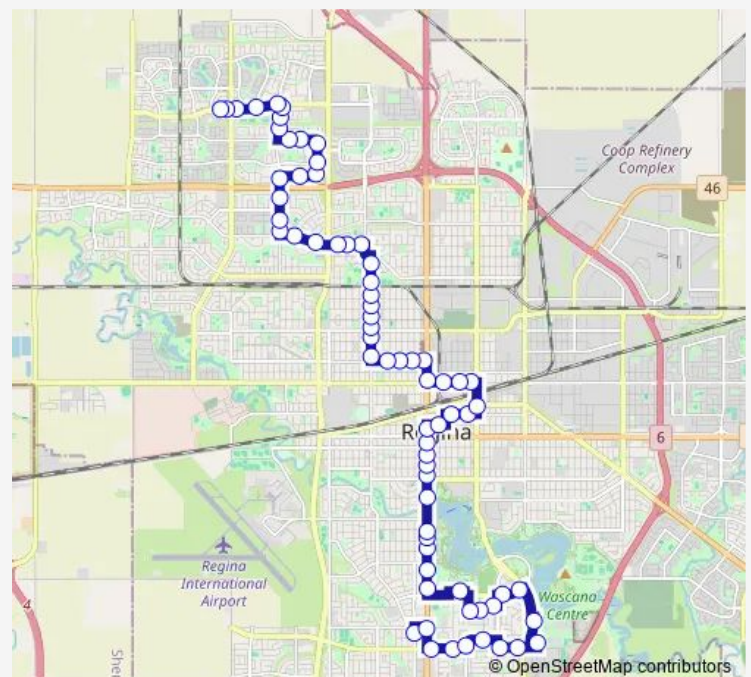

Bus 4 Hillsdale - Walsh Acres

[Go to website](#)

Direction

Rae St @ Golden Mile (Nb) — Rochdale Blvd @ Lakewood Crt (Wb)

70 stops

[Open route schedule](#)

Rae St @ Golden Mile (Nb)

Albert St @ 25th Ave (Sb)

Albert St @ 23rd Ave (Nb)

Albert St @ 22nd Ave (Nb)

Albert St @ 21st Ave (Nb)

Albert St @ Mccallum Ave (Nb)

Albert St @ 20th Ave (Nb)

Route schedule

Rae St @ Golden Mile (Nb) — Rochdale Blvd @ Lakewood Crt (Wb)

Monday 05:17-01:45⁺¹

Tuesday 05:17-01:45⁺¹

Wednesday 05:17-01:45⁺¹

Thursday 05:17-01:45⁺¹

Friday 05:17-01:45⁺¹

Saturday 06:10-23:45

Sunday 08:00-18:00

Route info

Direction: Rae St @ Golden Mile (Nb)

Stops: 70

Trip Duration: 0 hour 55 min

4 — Hillsdale - Walsh Acres

Albert St @ 19th Ave (Nb)

Albert St @ College Ave (Nb)

Albert St @ 15th Ave (Nb)

Albert St @ 14th Ave (Nb)