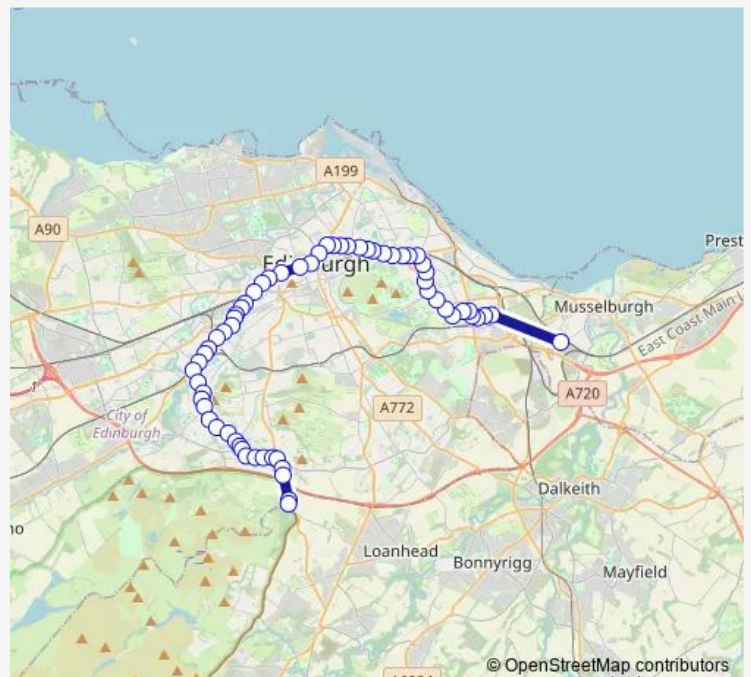

Craiglockhart Park

Craiglockhart Campus

Craiglockhart Drive

Route schedule

Snowsports Centre — Queen Margaret University

Monday 05:55-23:50

Tuesday 05:55-23:50

Wednesday 05:55-23:50

Thursday 05:55-23:50

Friday 05:55-23:50

Saturday 06:10-23:50

Sunday 05:55-23:50

Route info

Direction: Snowsports Centre

Stops: 66

Trip Duration: 1 hour 22 min

Springwell House

Murieston Crescent

Dalry Primary School

Caledonian Village

Haymarket Station

West Maitland Street

Shandwick Place

Princes Street (west)

Friday 04:54-23:08

Saturday 05:04-23:08

Sunday 04:53-23:08

Route info

Direction: Queen Margaret University

Stops: 63

Trip Duration: 1 hour 19 min

Leopold Place