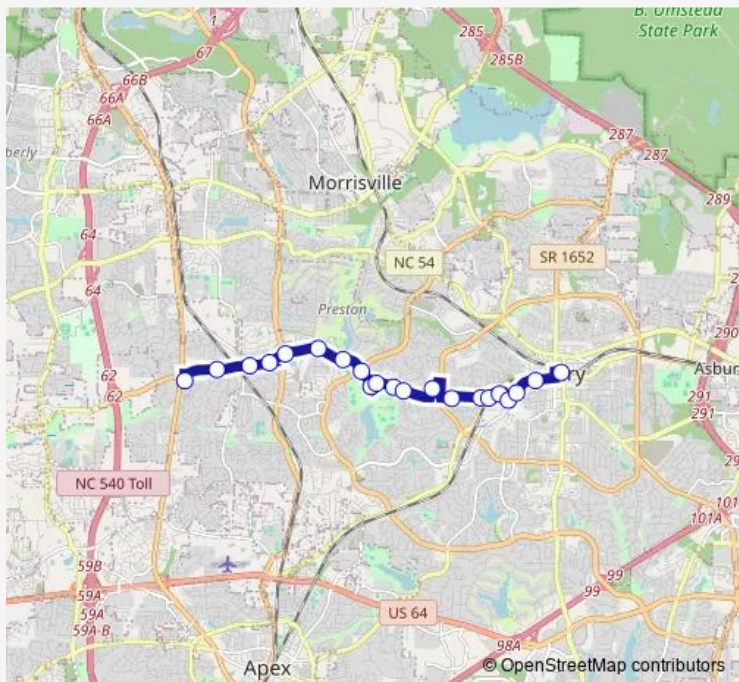

Bus 4 High House

[Go to website](#)

Direction
 NC 55 Hwy at Walmart — Cary Depot South Platform
 21 stops
[Open route schedule](#)

- NC 55 Hwy at Walmart
- High House Rd at Cranborne Ln
- High House Rd at Terrastone Pl
- High House Rd at Cornerstone Dr
- High House Rd at Davis Dr Ib
- High House Rd at Legault Dr
- High House Rd at Preston Soccer Fields
- High House Rd at SW Cary Pkwy
- Cary Senior Center at Bond Park
- Maury O'Dell Place at Bond Park Community Center
- High House Rd at Bond Park Dr Ib
- High House Rd at Castalia Dr Ib
- Maynard Crossing Shopping Center (East Platform)
- High House Rd at Edgehill Pky
- High House Rd at Old Apex Rd
- High House Rd at Highland Village Dr (Ib)
- Highland Village (Ib)
- High House Rd at W Chatham St
- W Chatham St at Willow St
- W Chatham St at S Dixon Ave
- Cary Depot South Platform

Route schedule
 NC 55 Hwy at Walmart — Cary Depot South Platform

Monday	10:00-21:30
Tuesday	10:00-21:30
Wednesday	07:30-21:30
Thursday	10:00-21:30
Friday	10:00-21:30
Saturday	06:30-21:30
Sunday	07:30-20:30

Route info
 Direction: NC 55 Hwy at Walmart
 Stops: 21
 Trip Duration: 0 hour 30 min

4 — High House **BusMaps**

Direction

Cary Depot North Platform — NC 55 Hwy at Walmart

21 stops

[Open route schedule](#)

Cary Depot North Platform

Direction: Cary Depot North Platform

Stops: 21

Trip Duration: 0 hour 30 min

Direction

NC 55 Hwy at Walmart — Cary Depot South Platform

21 stops

[Open route schedule](#)

NC 55 Hwy at Walmart