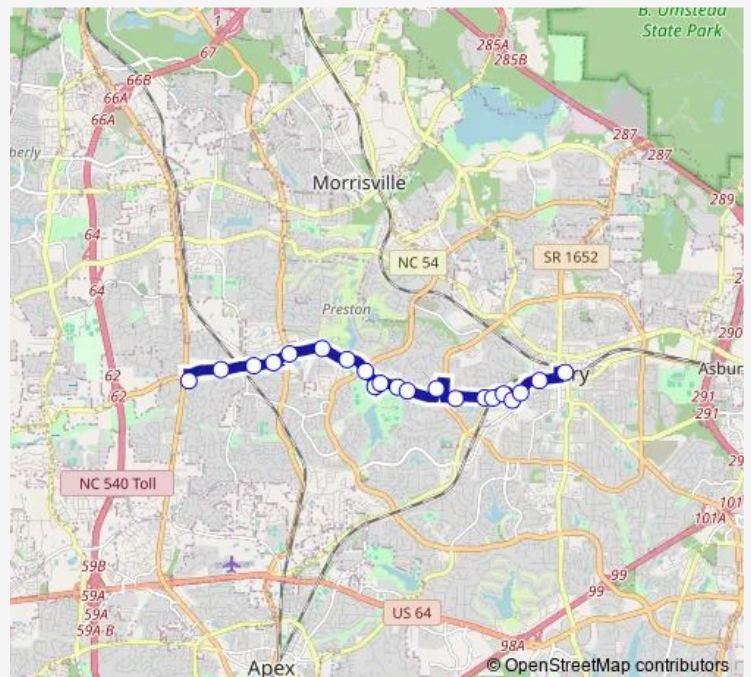

Bus 4 High House

[Go to website](#)

Direction
 NC 55 Hwy at Walmart — Cary Depot South Platform
 21 stops
[Open route schedule](#)

- NC 55 Hwy at Walmart
- High House Rd at Cranborne Ln
- High House Rd at Terrastone Pl
- High House Rd at Cornerstone Dr
- High House Rd at Davis Dr Ib
- High House Rd at Legault Dr
- High House Rd at Preston Soccer Fields
- High House Rd at SW Cary Pkwy
- Cary Senior Center at Bond Park
- Maury O'Dell Place at Bond Park Community Center
- High House Rd at Bond Park Dr Ib
- High House Rd at Castalia Dr Ib
- Maynard Crossing Shopping Center (East Platform)
- High House Rd at Edgehill Pky
- High House Rd at Old Apex Rd
- High House Rd at Highland Village Dr (Ib)
- Highland Village (Ib)
- High House Rd at W Chatham St
- W Chatham St at Willow St
- W Chatham St at S Dixon Ave
- Cary Depot South Platform

Route schedule

NC 55 Hwy at Walmart — Cary Depot South Platform

Monday	07:30-21:30
Tuesday	10:00-21:30
Wednesday	07:30-21:30
Thursday	10:00-21:30
Friday	07:30-21:30
Saturday	06:30-21:30
Sunday	07:30-20:30

Route info

Direction: NC 55 Hwy at Walmart
 Stops: 21
 Trip Duration: 0 hour 30 min

■ 4 — High House

Direction

Cary Depot North Platform — NC 55 Hwy at Walmart

21 stops

[Open route schedule](#)

Cary Depot North Platform

Direction: Cary Depot North Platform

Stops: 21

Trip Duration: 0 hour 30 min

Direction

NC 55 Hwy at Walmart — Cary Depot South Platform

21 stops

[Open route schedule](#)

NC 55 Hwy at Walmart