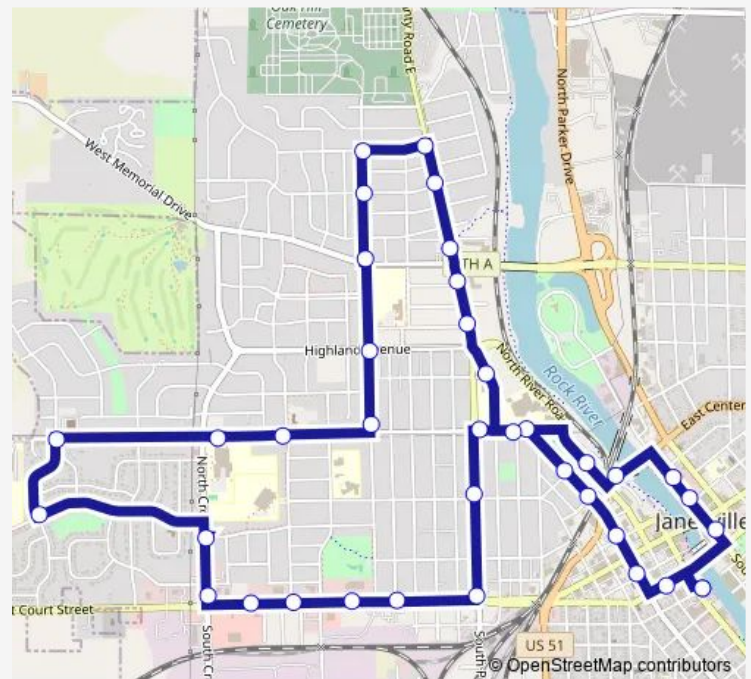

N Main / E Wall

N Main (Janesville Garden Court)

Centerway / N River

N Franklin / Ravine

Mineral Pt (Mercy Hospital)

Mineral Pt / N Pearl

N Pearl / Ravine

N Pearl / W Court

Thursday 06:15-18:15

Friday 06:15-18:15

Saturday 08:45-18:15

Sunday —

Route info

Direction: Downtown Transfer Center

Stops: 38

Trip Duration: 0 hour 25 min

4 — W Court St

N Oakhill / Highland

N Oakhill / W Memorial

N Oakhill / Mole

N Oakhill / Purvis

Purvis / N Washington

N Washington / Mole

N Washington (Mercy Health Mall / Gifts Shelter)

N Washington / Greenview

N Washington / Linden

N Washington / Elizabeth

Mineral Pt / N Washington (Mercy Hospital)

N Jackson / Ravine

N Jackson / Race

N Jackson / W Wall (City Hall)

S Jackson / Dodge