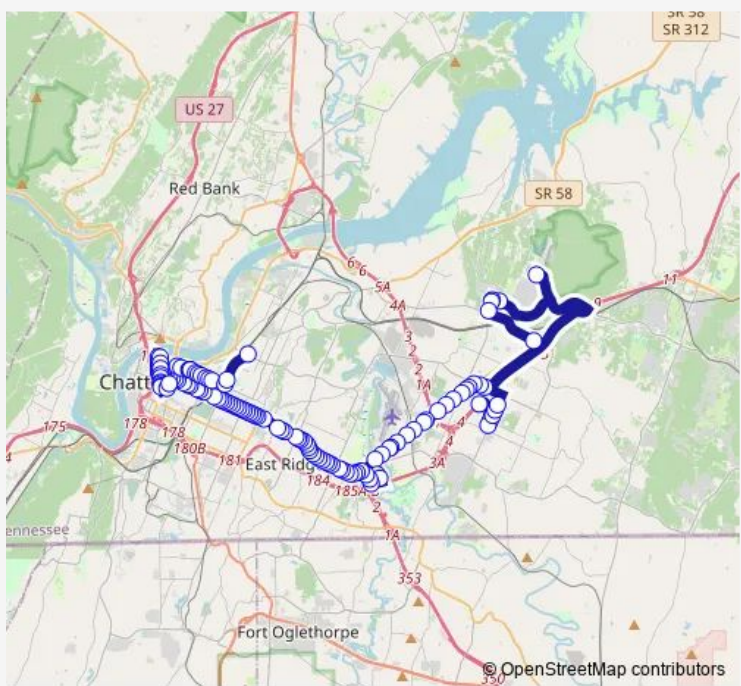

Bus 4 Eastgate/Hamilton PI

[Go to website](#)

Direction
 Hammall — Sholar + Carta
 123 stops
[Open route schedule](#)

- Hammall
- Hamilton PL + Gunbarrel
- Gunbarrel + Memorial Atrium
- Gunbarrel + Jarnigan
- Gunbarrel & Bus Shelter-1
- Gunbarrel + Famous Daves
- Gunbarrel + Commons
- Volkswagen Dr & Ferdinand Piech Way
- Discovery Dr & Integrated Dr
- Hickory Valley & Discovery Dr NB-1
- Hickory Valley Rd & Discovery Dr-1
- Hickory Valley + Bonny Oaks Drive
- Bonny Oaks & Lee Hwy Ws
- Shallowford RD + Shallowford Village
- Shallowford RD + Center
- LEE HWY + BI Lo
- LEE HWY + Robinson
- LEE HWY + Conner Ln
- LEE HWY + Hickory Valley
- LEE HWY Opposite Ryans
- LEE HWY + TN Children Home

Route schedule
 Hammall — Sholar + Carta

| | |
|-----------|-------------|
| Monday | 05:30-23:25 |
| Tuesday | 05:30-23:25 |
| Wednesday | 05:30-23:25 |
| Thursday | 05:30-23:25 |
| Friday | 05:30-23:25 |
| Saturday | 06:00-23:30 |
| Sunday | 11:20-18:50 |

Route info
 Direction: Hammall
 Stops: 123
 Trip Duration: 1 hour 20 min

LEE HWY + Mckays

LEE HWY + Perimeter Cross

LEE HWY + Vance

LEE HWY + Vfw

LEE HWY + Provence

LEE HWY + Airport Road

LEE HWY + Honest Street

LEE HWY + Herb Adcox

LEE HWY + Jubilee

LEE HWY + Infiniti

Greenway View Drive + Marlin

Greenway View DR + Walmart

Cornelison + Post Office

Eastgate Loop IB 1st stop

Eastgate Loop IB 2ND Stop