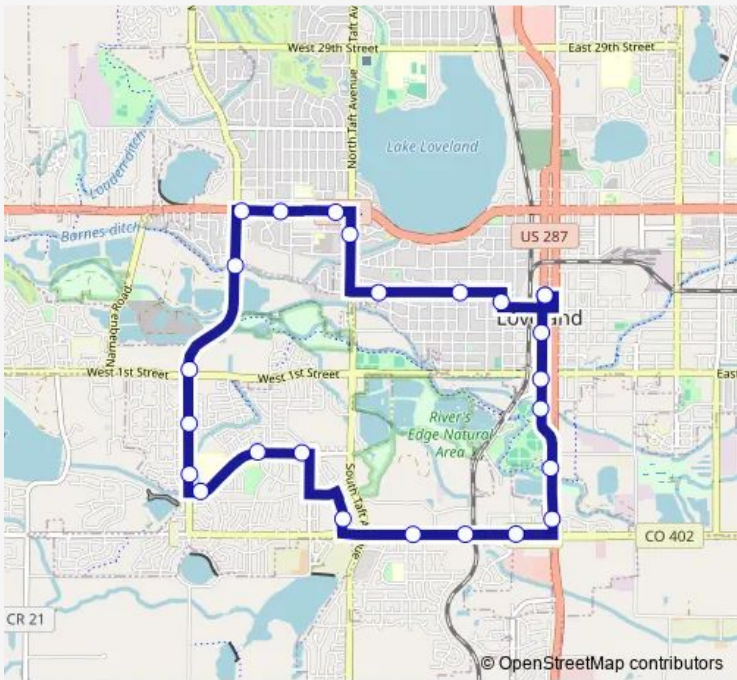

Bus 4 Route 4

[Go to website](#)

Direction
 South Transfer Point & 8th — South Transfer Point & 8th
 25 stops
[Open route schedule](#)

- South Transfer Point & 8th
- SB Cleveland & E 5th
- SB Cleveland & E 1st
- SB Cleveland & SE 3rd
- SB Lincoln & OLD Fairgrounds
- SB Lincoln & 402
- WB SW 14th & Garfield
- WB SW 14th & Roosevelt
- WB SW 14th & Colorado
- NB Eagle & SW 14th
- WB Carlisle & Tyler
- WB Carlisle & Jocelyn
- WB Carlisle & Cynthia
- NB Wilson & SW 9TH Ct
- NB Wilson & SW 5th
- NB Wilson & SW 1st
- NB Wilson & 8th
- EB Eisenhower & Wilson
- EB Eisenhower & VAN Buren
- EB Eisenhower & Taft
- SB Taft & W 12th

Route schedule
 South Transfer Point & 8th — South Transfer Point & 8th

Monday	07:10-19:10
Tuesday	07:10-19:10
Wednesday	07:10-19:10
Thursday	07:10-19:10
Friday	07:10-19:10
Saturday	09:10-17:10
Sunday	—

Route info
 Direction: South Transfer Point & 8th
 Stops: 25
 Trip Duration: 0 hour 23 min

4 — Route 4 BusMaps

EB W 8TH & Carson

EB W 8TH & Sheridan

SB Grant & W 7TH ST Sb

South Transfer Point & 8th

4 Bus time schedules and route maps are available in an offline PDF at busmaps.com. Use the busmaps.com website to see live bus times, train schedule or subway schedule, and step-by-step directions for all public transit in Loveland