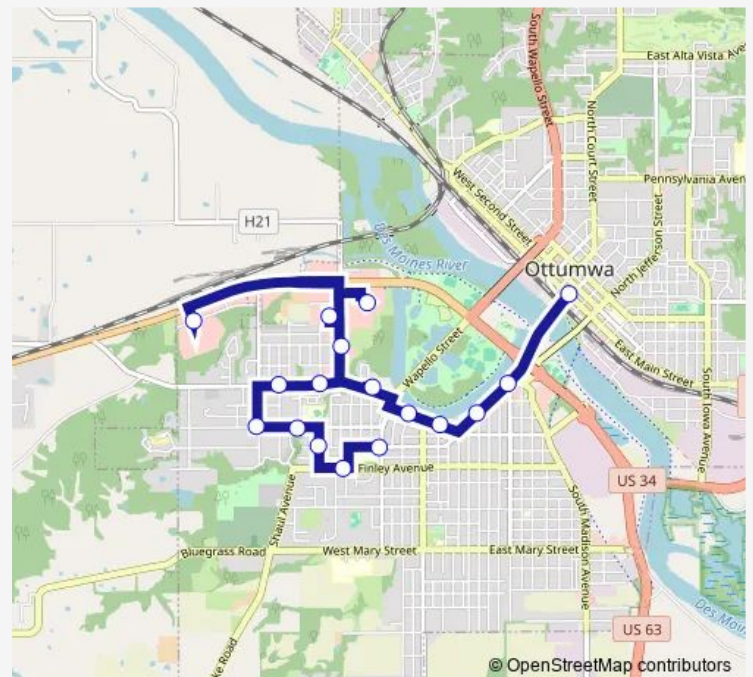

Bus 4 South Commercial

[Go to website](#)

Direction

Downtown — Chester & Ferry

17 stops

[Open route schedule](#)

Downtown

Church and Sheridan

Albia and Johnson

Albia and Minneopa

Wildwood & Greenwood

Greenwood and Mckinley

Johnson and Chester

Finley and Mariana

Chester & Ferry

Route schedule

Downtown — Chester & Ferry

Monday 06:45-17:10

Tuesday 06:45-17:10

Wednesday 06:45-17:10

Thursday 06:45-17:10

Friday 06:45-17:10

Saturday —

Sunday —

Route info

Direction: Downtown

Stops: 17

Trip Duration: 0 hour 40 min

© OpenStreetMap contributors

4 Bus time schedules and route maps are available in an offline PDF at busmaps.com. Use the busmaps.com website to see live bus times, train schedule or subway schedule, and step-by-step directions for all public transit in Ottumwa