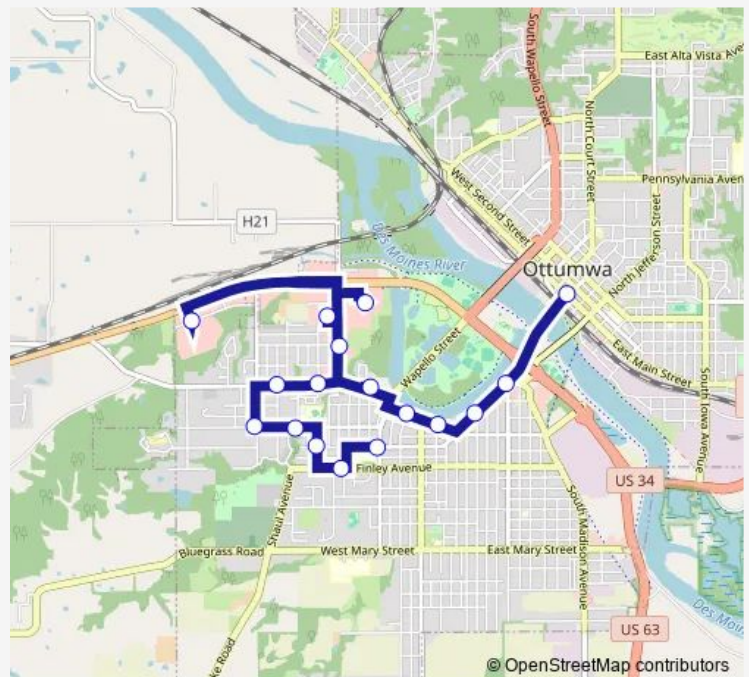

### Direction

Downtown — Chester & Ferry

17 stops

[Open route schedule](#)

Downtown

Church and Sheridan

Church and Ransom

Richmond and Adella

Richmond and Webster

Camelot Towers

Quincy and Mowrey

Quincy

Venture Dr. (Walmart)

Hy-Vee - South - 1025 N Quincy Ave

Albia and Johnson

Albia and Minneopa

### Route schedule

Downtown — Chester & Ferry

Monday 06:45-17:10

Tuesday 06:45-17:10

Wednesday 06:45-17:10

Thursday 06:45-17:10

Friday 06:45-17:10

Saturday —

### Route info

Direction: Downtown

Stops: 17

Trip Duration: 0 hour 40 min

© OpenStreetMap contributors

4 Bus time schedules and route maps are available in an offline PDF at [busmaps.com](https://busmaps.com). Use the [busmaps.com](https://busmaps.com) website to see live bus times, train schedule or subway schedule, and step-by-step directions for all public transit in Ottumwa