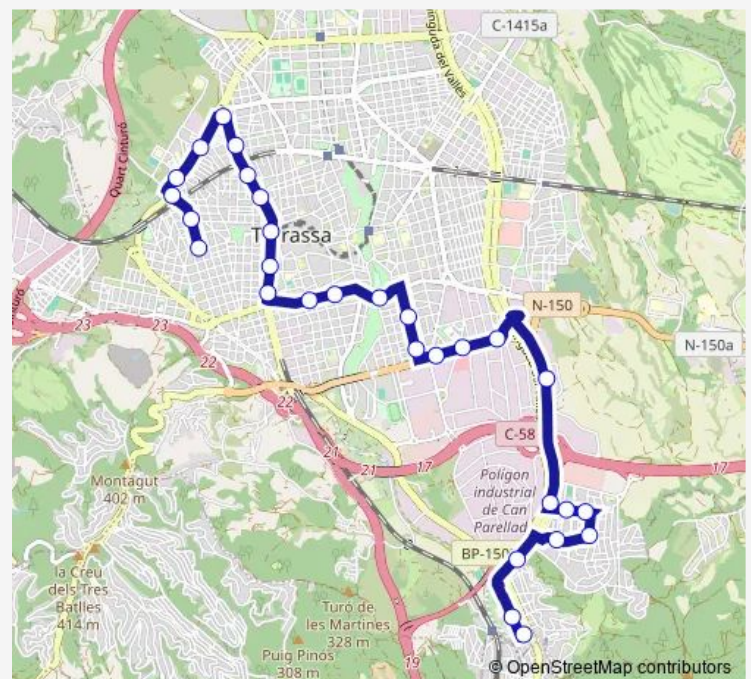

Thursday —

Friday —

Saturday 07:25-20:54

Sunday 08:01-21:39

Route info

Direction: Les Fonts

Stops: 29

Trip Duration: 0 hour 38 min