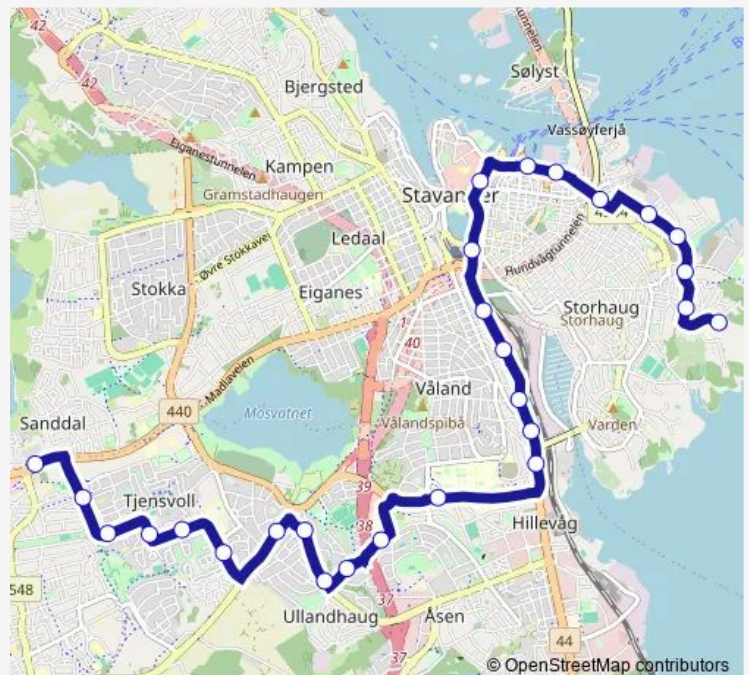

### Direction

Rosenli — Madlakrossen

27 stops

[Open route schedule](#)

- Rosenli
- Sandnesgata
- Søilands gate
- Lervigsveien
- Lervigtunet
- Kjelvene
- Bekhuskaien
- Fiskepiren
- Klubbgata
- Kongsgata
- Stavanger politistasjon
- Statens hus
- Vålandsbakken
- Lindahlsbakken
- Strømsbrua
- SUS Våland
- Ullandhaug skole
- Saxemarka
- Peder Saxes gate
- Solveig Bergsliens gate
- Ullandhaugveien

### Route schedule

Rosenli — Madlakrossen

Monday	06:09-00:02 <sup>+1</sup>
Tuesday	06:09-00:02 <sup>+1</sup>
Wednesday	06:09-00:02 <sup>+1</sup>
Thursday	06:09-00:02 <sup>+1</sup>
Friday	06:09-00:02 <sup>+1</sup>
Saturday	07:16-00:02 <sup>+1</sup>
Sunday	10:32-00:02 <sup>+1</sup>

### Route info

Direction: Rosenli

Stops: 27

Trip Duration: 0 hour 30 min

Jupiterveien

Tjensvoll kirke

Tjensvolltorget

Sondre Norheims gate

Sonja Henies gate

Madlakrossen

**Direction**

Rosenli — Madlakrossen

33 stops

[Open route schedule](#)

Rosenli

Sandnesgata