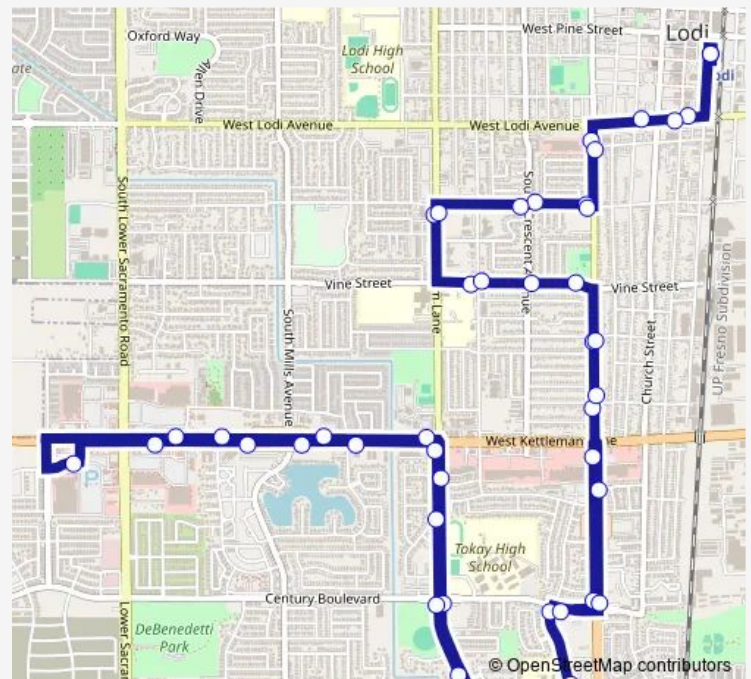

Kettleman & Ham by Chevron (Wb)

Kettleman & Lakeshore (Wb)

Kettleman & Sylvan (Wb)

Route schedule

Lodi Transit Station — Lodi Transit Station

Monday	06:30
Tuesday	06:30
Wednesday	06:30
Thursday	06:30
Friday	06:30
Saturday	—
Sunday	—

Route info

Direction: Lodi Transit Station

Stops: 46

Trip Duration: 1 hour 0 min

4 — Route 4

Kettleman & Lower Sacramento (Wb)

Super Walmart

Kettleman Lane (Midway Transfer Point)

Ham & Tokay (Nb)

Tokay & Crescent (Eb)

Tokay & Hutchins (Eb)

Hutchins & Chestnut

Lodi & School by CVS (Eb)

Lodi Transit Station

4 Bus time schedules and route maps are available in an offline PDF at busmaps.com. Use the busmaps.com website to see live bus times, train schedule or subway schedule, and step-by-step directions for all public transit in Stockton