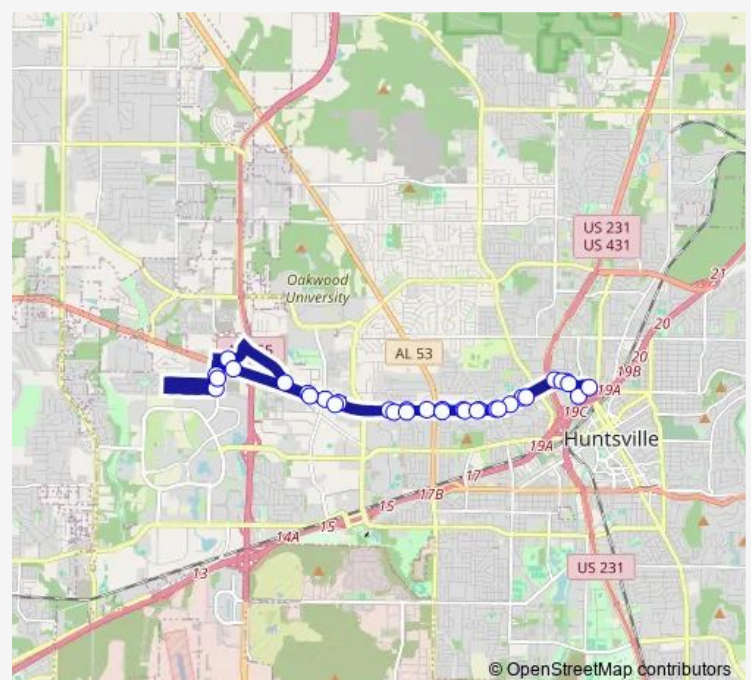

University at Boxwood

University at Putman Wb

University at Pizza Hut

University at Wynn Dr

University at The Boardwalk Wb

University at Old Monrovia

Walmart - University Drive Stop #1

Target Shopping Center

Enterprise Way at Rime Village Dr Sb

Enterprise Way and Moore Farm Ln

Cheddars

Route schedule

New Transit Center South Exit — New Transit Center North Exit

Monday 06:00-20:00

Tuesday 06:00-20:00

Wednesday 06:00-20:00

Thursday 06:00-20:00

Friday 06:00-20:00

Saturday 07:00-18:00

Sunday —

Route info

Direction: New Transit Center South Exit

Stops: 33

Trip Duration: 0 hour 50 min

4 — University Drive

University at The Boardwalk Eb

University at Corr Wireless

University at Putman Eb

University at Henderson

University at Hillview

University at Julia

University at Oster Eb