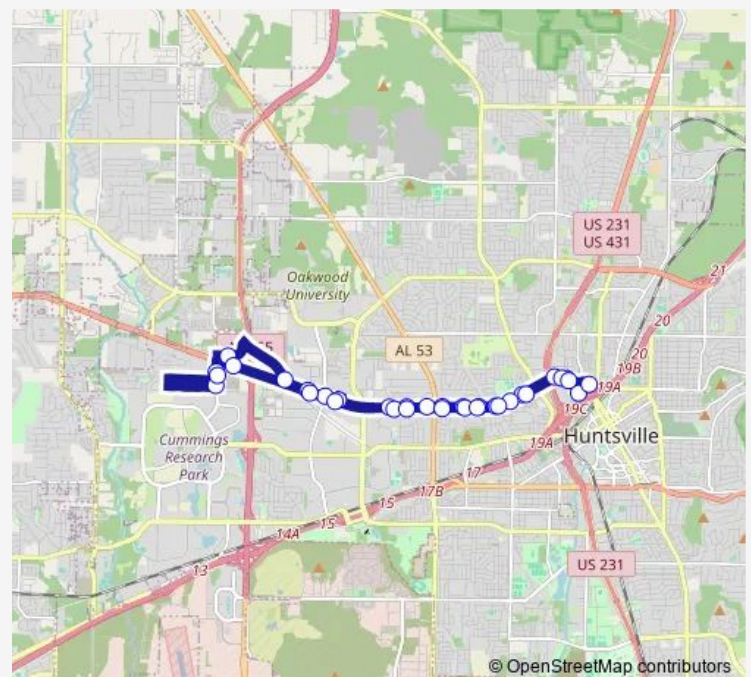

University at Boxwood

University at Putman Wb

University at Pizza Hut

University at Wynn Dr

University at The Boardwalk Wb

University at Old Monrovia

Walmart - University Drive Stop #1

Target Shopping Center

Enterprise Way at Rime Village Dr Sb

Enterprise Way and Moore Farm Ln

Cheddars

Route schedule

New Transit Center South Exit — New Transit Center North Exit

Monday	06:00-20:00
Tuesday	06:00-20:00
Wednesday	06:00-20:00
Thursday	06:00-20:00
Friday	06:00-20:00
Saturday	07:00-18:00
Sunday	—

Route info

Direction: New Transit Center South Exit

Stops: 33

Trip Duration: 0 hour 50 min

4 — University Drive

University at Gallery Shopping Center

University at Corr Wireless

University at Putman Eb

University at Henderson

University at Hillview

University at Julia

University at Oster Eb

University at Meadow Dr

University at Fire Hall #5

University across from Red Lobster

University across from Jet Pep