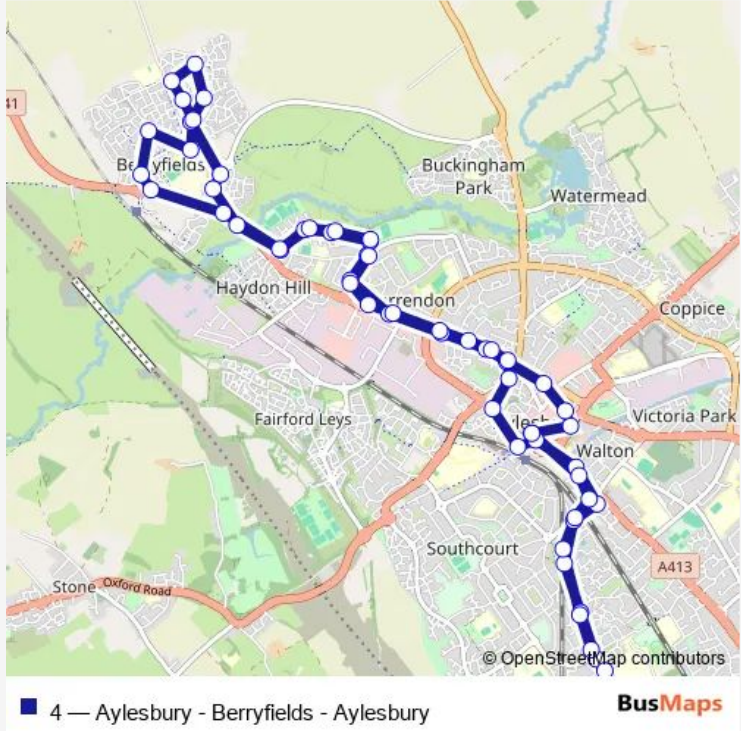

Bus 4 Aylesbury - Berryfields - Aylesbury

[Go to website](#)

**Direction**  
 Great Western Street — Great Western Street  
 58 stops  
[Open route schedule](#)

- Great Western Street
- Exchange Street
- High Street
- New Street
- Royal Bucks Hospital
- West Street
- Henley's Roundabout
- Stonehaven Road
- The John Kennedy PH
- Belgrave Road
- Brunswick Close
- Angus Road
- O'Grady Way
- The Cotton Wheel
- Berryfields Lane
- Mayberry Place
- Link Road West
- Collington Road
- Pippin Road
- Bramley Road
- Worcester Street

Route schedule  
 Great Western Street — Great Western Street

Monday	06:10-19:00
Tuesday	06:10-19:00
Wednesday	06:10-19:00
Thursday	06:10-19:00
Friday	06:10-19:00
Saturday	07:10-19:00
Sunday	08:00-16:50

Route info  
 Direction: Great Western Street  
 Stops: 58  
 Trip Duration: 1 hour 2 min

Russet Street

Collington Road

Vale Academy

Noble Crescent

Paradise Orchard

Sir Henry Lee Crescent

Berryfields Lane

The Cotton Wheel

O'Grady Way

Angus Road

Brunswick Close

Belgrave Road

The John Kennedy PH

Broadfields Roundabout

Stonehaven Road