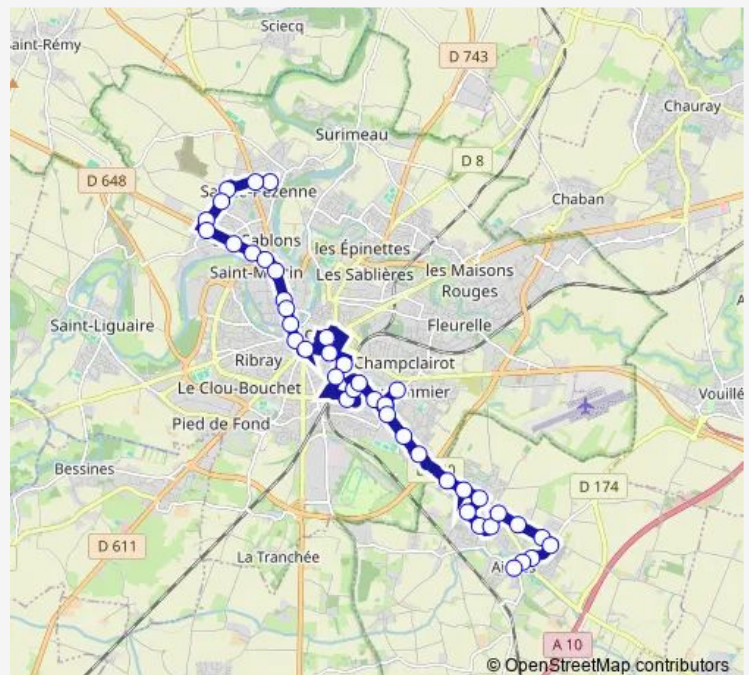

Thursday 06:35-19:19

Friday 06:35-19:19

Saturday 07:05-18:35

Sunday —

Route info

Direction: Aiffres Mairie

Stops: 42

Trip Duration: 0 hour 52 min

4 — Aiffres Mairie - Niort Sainte-Pezenne

Inkermann

Réaumur

Hopital

Gare SnCF

Roulage

Breche

Saint Jean

Thursday 06:45-19:27

Friday 06:45-19:27

Saturday 06:55-18:35

Sunday —

Route info

Direction: STE Pezenne

Stops: 42

Trip Duration: 0 hour 53 min