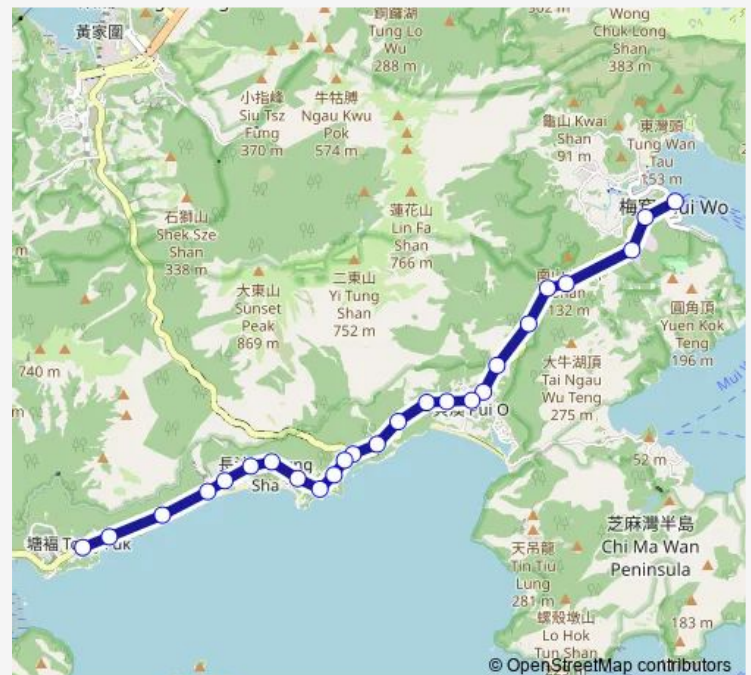

[Nlb] Cheung SHA HA Tsuen

[Nlb] Cheung SHA Fire Station

[Nlb] Leyburn Villas

[Nlb] Butterfly Crest

Route schedule

[Nlb] MUI WO Ferry Pier — [Nlb] Tong Fuk

Monday 07:05-19:30

Tuesday 07:05-19:30

Wednesday 07:05-19:30

Thursday 07:05-19:30

Friday 07:05-19:30

Saturday 07:05-19:30

Sunday 09:05-18:00

Route info

Direction: [Nlb] MUI WO Ferry Pier

Stops: 25

Trip Duration: 0 hour 25 min

4 — MUI WO Ferry Pier - Tong Fuk

[Nlb] Cheung SHA Bridge

[Nlb] Upper Cheung SHA Beach

[Nlb] Tong FUK Beach

[Nlb] Tong Fuk

Direction

[Nlb] Tong Fuk — [Nlb] MUI WO Ferry Pier

Wednesday 06:30-17:00

Thursday 06:30-17:00

Friday 06:30-17:00

Saturday 06:30-17:00

Sunday 09:30-18:30

Route info

Direction: [Nlb] Tong Fuk

Stops: 25