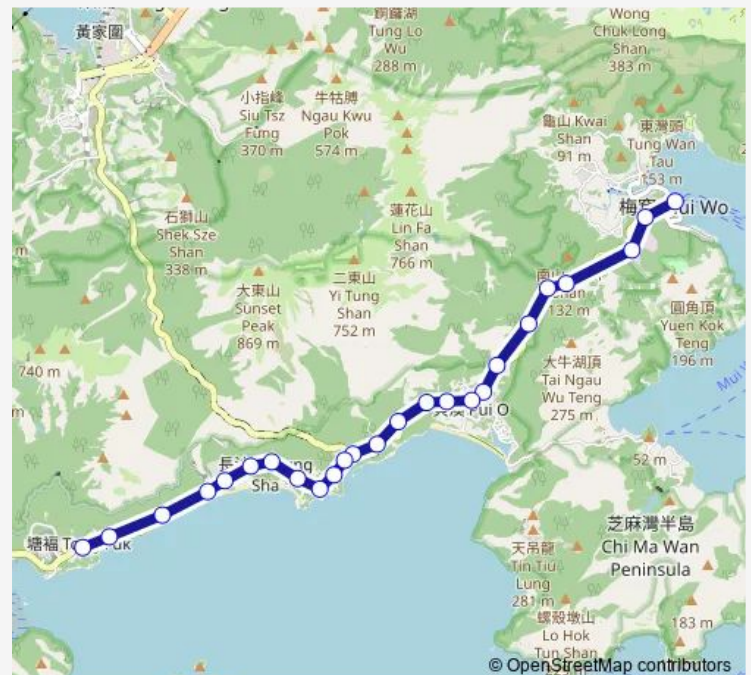

Wednesday 07:05-19:30

Thursday 07:05-19:30

Friday 07:05-19:30

Saturday 07:05-19:30

Sunday 09:05-18:00

Route info

Direction: [Nlb] MUI WO Ferry Pier

Stops: 25

Trip Duration: 0 hour 25 min

4 — MUI WO Ferry Pier - Tong Fuk

[Nlb] Cheung SHA Bridge

[Nlb] Upper Cheung SHA Beach

[Nlb] Tong FUK Beach

[Nlb] Tong Fuk

Direction

[Nlb] Tong Fuk — [Nlb] MUI WO Ferry Pier

25 stops

[Open route schedule](#)

[Nlb] Tong Fuk

[Nlb] Tong FUK Beach

[Nlb] Upper Cheung SHA Beach

[Nlb] Cheung SHA Bridge

[Nlb] Butterfly Crest

[Nlb] Leyburn Villas

Wednesday 06:30-17:00

Thursday 06:30-17:00

Friday 06:30-17:00

Saturday 06:30-17:00

Sunday 09:30-18:30

Route info

Direction: [Nlb] Tong Fuk

Stops: 25