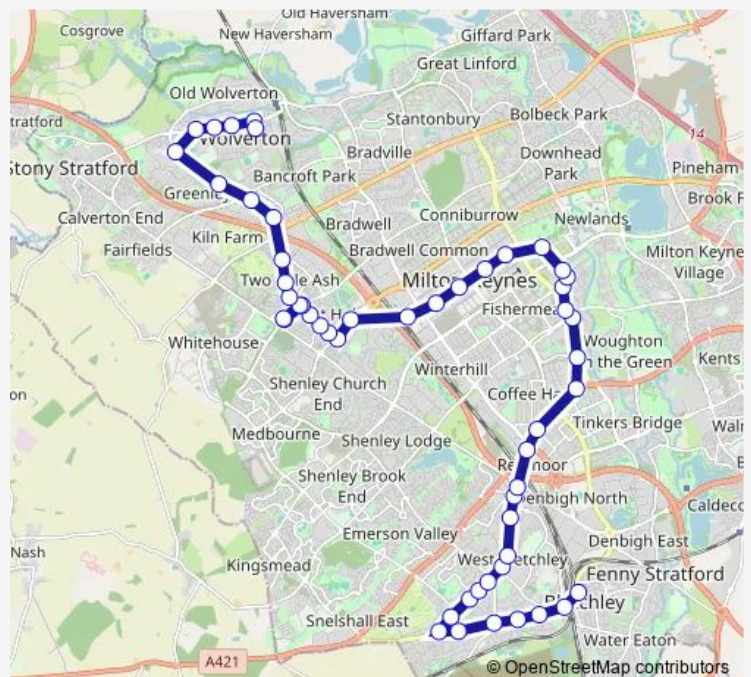

Milton Keynes Hospital

Waterside

Fishermead Roundabout South

Route schedule

Bus Station — Church Street

Monday 05:25-22:15

Tuesday 05:25-22:15

Wednesday 05:25-22:15

Thursday 05:25-22:15

Friday 05:25-22:15

Saturday 06:40-22:15

Sunday 08:47-22:47

Route info

Direction: Bus Station

Stops: 52

Trip Duration: 1 hour 8 min

4 — Wolverton - Central Milton Keynes - Bletchley

Fishermead Roundabout North

Springfield Boulevard

Springfield Local Centre

Kenwood Gate

Enmore Roundabout west

Theatre District

The Point