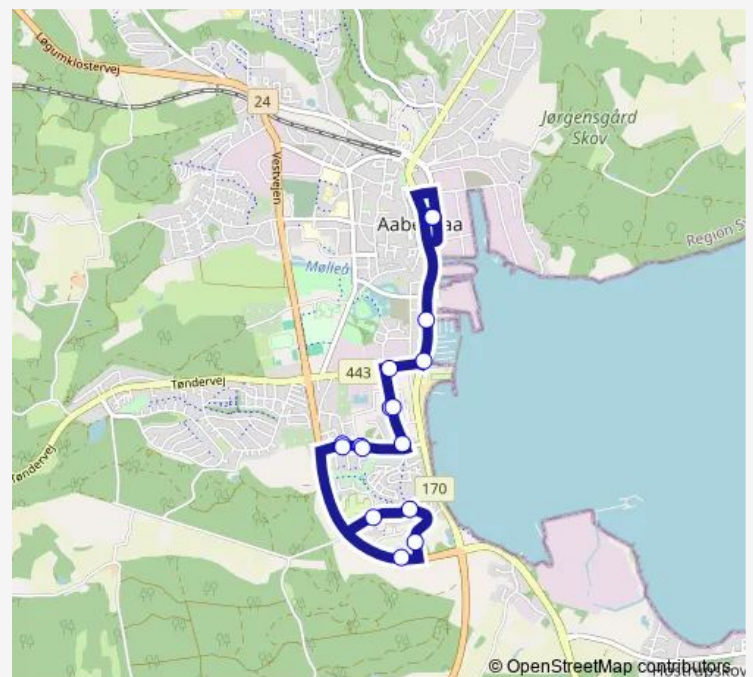

Stegholt v EUC (Aabenraa)

Tøndervej v Stegholt

Kystvej v Tøndervej

Aabenraa Busstation (bybus)

Route schedule

Aabenraa Busstation (bybus) — Aabenraa Busstation (bybus)

Monday 06:50-17:50

Tuesday 06:50-17:50

Wednesday 06:50-17:50

Thursday 06:50-17:50

Friday 06:50-17:50

Saturday —

Sunday —

Route info

Direction: Aabenraa Busstation (bybus)

Stops: 16

Trip Duration: 0 hour 20 min

4 Bus time schedules and route maps are available in an offline PDF at busmaps.com. Use the busmaps.com website to see live bus times, train schedule or subway schedule, and step-by-step directions for all public transit in Aabenraa