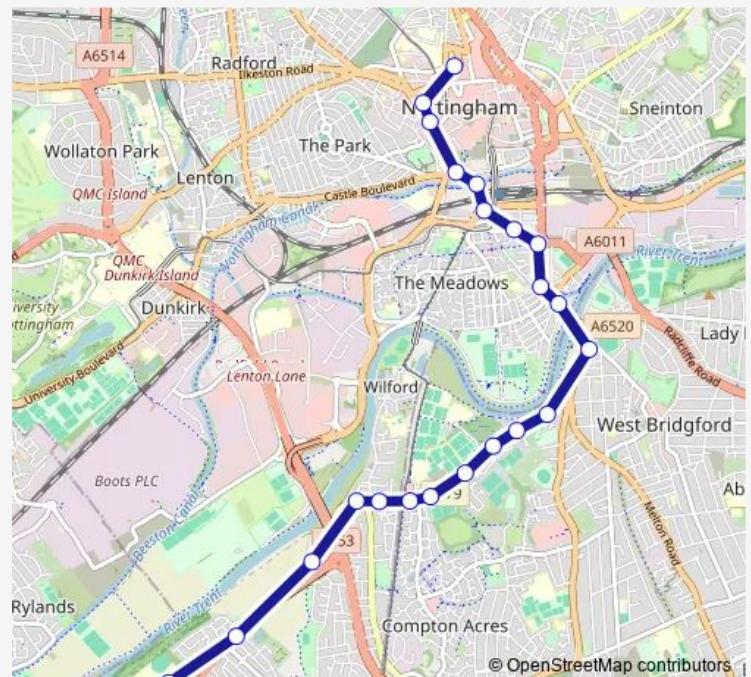

Bruce Drive

Gresham Close

Foxfield Way

ROKO

Wilford Lane Tram Stop

Wilford Green

The Harvester

Clifton Bridge South

Fabis Drive

### Route schedule

Burton Street — Clifton Campus

Monday 07:20-23:20

Tuesday 07:20-23:20

Wednesday 07:20-23:20

Thursday 07:20-23:20

Friday 07:20-23:20

Saturday —

### Route info

Direction: Burton Street

Stops: 22

Trip Duration: 0 hour 27 min

4 — NTU City Campus-NTU Clifton Clifton

**Direction**

Clifton Campus — Burton Street

22 stops