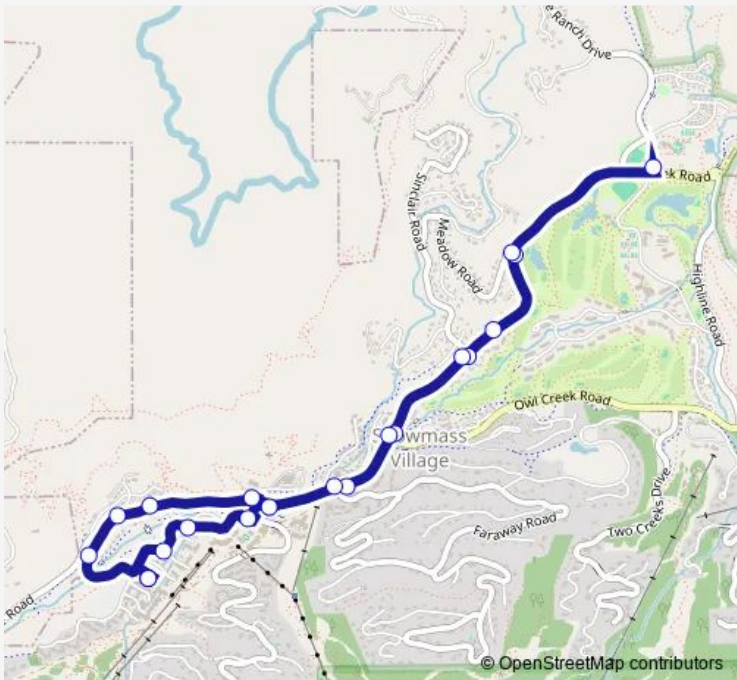

Bus 4 Town Park / Rodeo Lot

[Go to website](#)

Direction
 Snowmass Village Mall — Snowmass Village Mall
 20 stops
[Open route schedule](#)

- Snowmass Village Mall
- Stonebridge Inn Downhill
- Lichenhearth Downhill
- Base Village
- Brush Creek Rd + Wood Rd Downhill
- Brush Creek Rd + Faraway Rd Downhill
- Brush Creek Rd + Owl Creek Rd Downhill
- Brush Creek Rd + Sinclair Rd Downhill
- Brush Creek Rd + Meadow Rd Downhill
- Town Park Station
- Brush Creek Rd + Meadow Rd Uphill
- Homestead
- Brush Creek Rd + Sinclair Rd Uphill
- Brush Creek Rd + Owl Creek Rd Uphill
- Brush Creek Rd + Faraway Rd Uphill
- Brush Creek Rd + Wood Rd Uphill
- Brush Creek Rd + Brush Creek Ln Uphill
- Brush Creek Rd + Hawk Ridge Ln Uphill
- Brush Creek Rd + Divide Rd Uphill
- Snowmass Village Mall

Route schedule
 Snowmass Village Mall — Snowmass Village Mall

Monday	06:30-18:20
Tuesday	06:30-18:20
Wednesday	06:30-18:20
Thursday	06:30-18:20
Friday	06:30-18:20
Saturday	06:30-18:20
Sunday	06:30-18:20

Route info
 Direction: Snowmass Village Mall
 Stops: 20
 Trip Duration: 0 hour 20 min

4 — Town Park / Rodeo Lot **BusMaps**

4 Bus time schedules and route maps are available in an offline PDF at busmaps.com. Use the busmaps.com website to see live bus times, train schedule or subway schedule, and step-by-step directions for all public transit in Snowmass Village

The schedule is provided in the local timezone. Times with "(+1)" indicate departures on the next day.

PDF file created on 2025-01-16

2024 BusMaps.com - All Rights Reserved