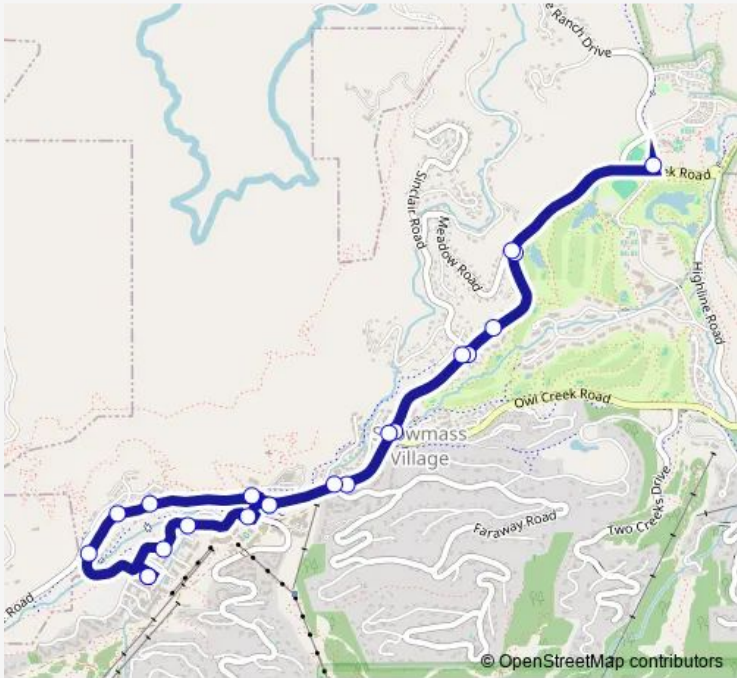

Bus 4 Town Park / Rodeo Lot

[Go to website](#)

Direction
 Snowmass Village Mall — Snowmass Village Mall
 20 stops
[Open route schedule](#)

- Snowmass Village Mall
- Stonebridge Inn Downhill
- Lichenhearth Downhill
- Base Village
- Brush Creek Rd + Wood Rd Downhill
- Brush Creek Rd + Faraway Rd Downhill
- Brush Creek Rd + Owl Creek Rd Downhill
- Brush Creek Rd + Sinclair Rd Downhill
- Brush Creek Rd + Meadow Rd Downhill
- Town Park Station
- Brush Creek Rd + Meadow Rd Uphill
- Homestead
- Brush Creek Rd + Sinclair Rd Uphill
- Brush Creek Rd + Owl Creek Rd Uphill
- Brush Creek Rd + Faraway Rd Uphill
- Brush Creek Rd + Wood Rd Uphill
- Brush Creek Rd + Brush Creek Ln Uphill
- Brush Creek Rd + Hawk Ridge Ln Uphill
- Brush Creek Rd + Divide Rd Uphill
- Snowmass Village Mall

Route schedule
 Snowmass Village Mall — Snowmass Village Mall

Monday	06:30-18:20
Tuesday	06:30-18:20
Wednesday	06:30-18:20
Thursday	06:30-18:20
Friday	06:30-18:20
Saturday	06:30-18:20
Sunday	06:30-18:20

Route info
 Direction: Snowmass Village Mall
 Stops: 20
 Trip Duration: 0 hour 20 min

4 — Town Park / Rodeo Lot **BusMaps**

4 Bus time schedules and route maps are available in an offline PDF at busmaps.com. Use the busmaps.com website to see live bus times, train schedule or subway schedule, and step-by-step directions for all public transit in Snowmass Village