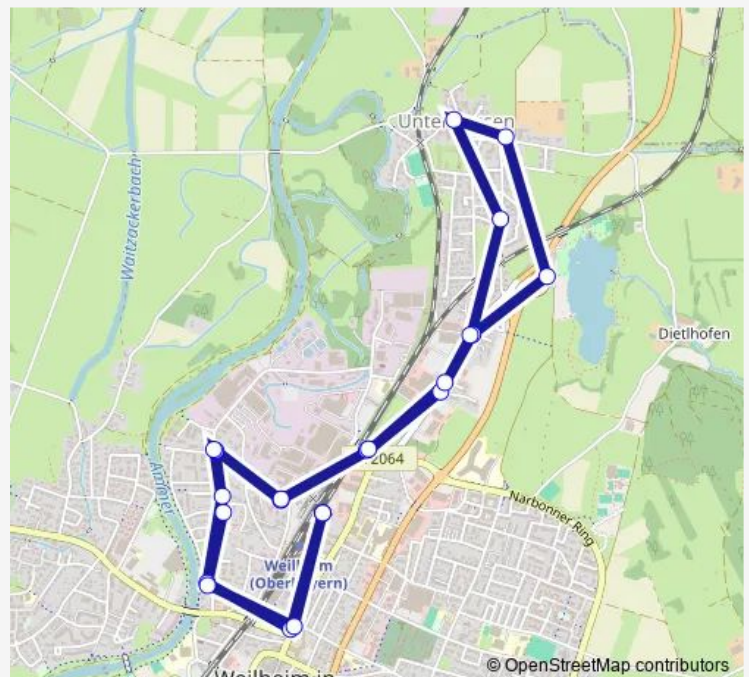

### Direction

Weilheim (Oberbay) — Weilheim (Oberbay)

22 stops

[Open route schedule](#)

- Weilheim (Oberbay)
- Weilheim, Bürgerheim
- Weilheim, Schießstattweg
- Weilheim, Zimmermannstr.
- Weilheim, Merckstraße
- Weilheim Bf West/Fischerried
- Weilheim, Töllernkreisel
- Weilheim, Einkaufspark
- Weilheim, Ludwig-Thoma-Straße
- Weilheim, Dietlhofer See
- Unterhausen, Dorfstraße
- Unterhausen, Kindergarten
- Unterhausen, Martin-Raith-Str.
- Weilheim, Ludwig-Thoma-Straße
- Weilheim, Einkaufspark
- Weilheim, Töllernkreisel
- Weilheim Bf West/Fischerried
- Weilheim, Merckstraße
- Weilheim, Zimmermannstr.
- Weilheim, Schießstattweg
- Weilheim, Bürgerheim

### Route schedule

Weilheim (Oberbay) — Weilheim (Oberbay)

|           |             |
|-----------|-------------|
| Monday    | 05:30-19:30 |
| Tuesday   | 05:30-19:30 |
| Wednesday | 05:30-19:30 |
| Thursday  | 05:30-19:30 |
| Friday    | 05:30-19:30 |
| Saturday  | 08:30-16:30 |
| Sunday    | 09:30-16:30 |

### Route info

Direction: Weilheim (Oberbay)

Stops: 22

Trip Duration: 0 hour 30 min

4 Bus time schedules and route maps are available in an offline PDF at [busmaps.com](https://busmaps.com). Use the [busmaps.com](https://busmaps.com) website to see live bus times, train schedule or subway schedule, and step-by-step directions for all public transit in Weilheim

The schedule is provided in the local timezone. Times with "(+1)" indicate departures on the next day.

PDF file created on 2024-12-21

2024 BusMaps.com - All Rights Reserved