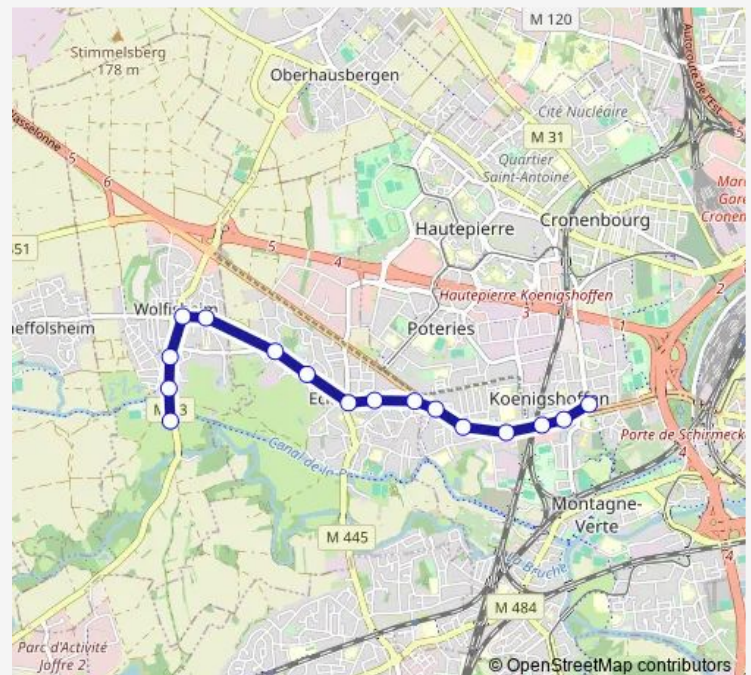

### Route schedule

Wolfisheim Stade — Comtes

Monday 05:16-23:48

Tuesday 05:16-23:48

Wednesday 05:16-23:48

Thursday 05:16-23:48

Friday 05:16-23:48

Saturday 05:17-23:48

### Route info

Direction: Wolfisheim Stade

Stops: 16

Trip Duration: 0 hour 19 min

**Direction**

Comtes — Poteries

9 stops

[Open route schedule](#)

## Route info

Direction: Comtes

Stops: 16

Trip Duration: 0 hour 18 min