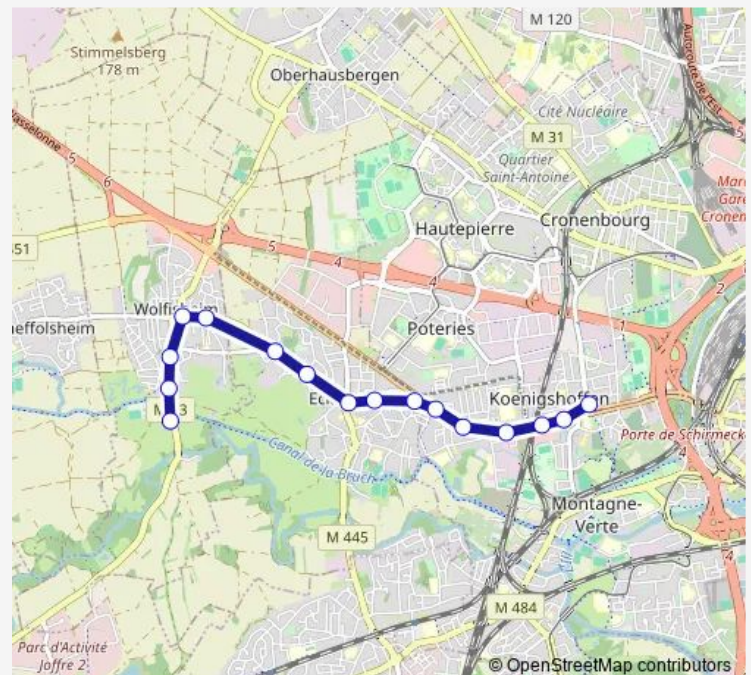

### Route schedule

Wolfisheim Stade — Comtes

Monday 05:16-23:48

Tuesday 05:16-23:48

Wednesday 05:16-23:48

Thursday 05:16-23:48

Friday 05:16-23:48

Saturday 05:17-23:48

### Route info

Direction: Wolfisheim Stade

Stops: 16

Trip Duration: 0 hour 19 min

## Route info

Direction: Poteries

Stops: 10

Trip Duration: 0 hour 16 min