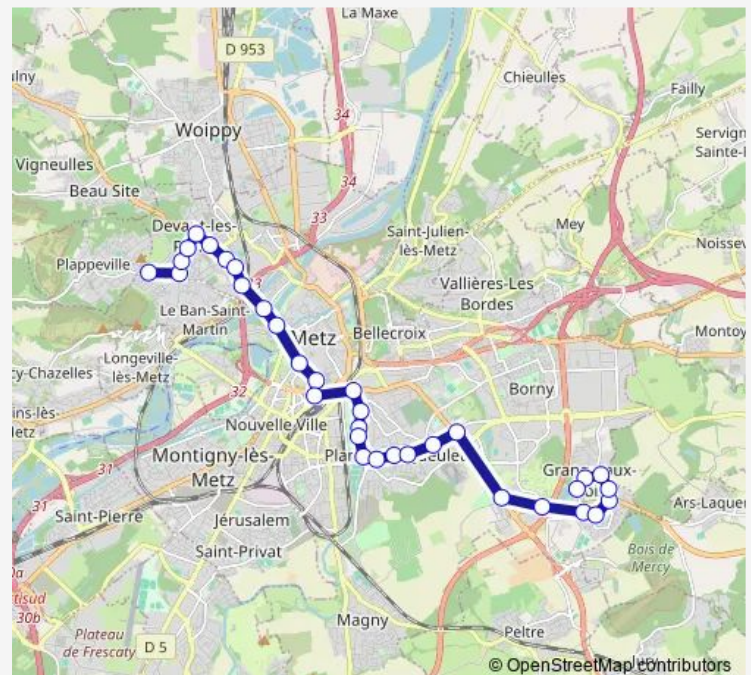

Direction

Felix Marechal — LE Lac

33 stops

[Open route schedule](#)

Felix Marechal

LES Vignes

Mirabelles

LA Butte

ST-Nicolas

Gare

Seille

Friant

Hermite

Collignon

Ducrocq

Hestaux

Goussel

Route schedule

Felix Marechal — LE Lac

Monday 05:07-22:13

Tuesday 05:07-22:13

Wednesday 05:07-22:13

Thursday 05:07-22:13

Friday 05:07-22:13

Saturday 05:34-22:12

Sunday 08:50-22:12

Route info

Direction: Felix Marechal

Stops: 33

Trip Duration: 0 hour 46 min

Claudel

Oberling