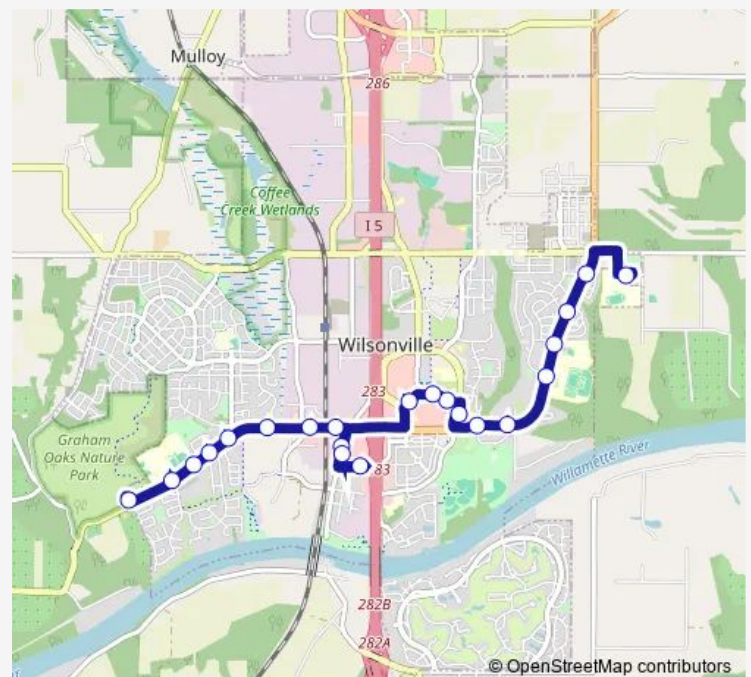

Wilsonville Transit Center Temp Bay 2

Barber Street @ Boberg Road

Boones Ferry Road @ Wilsonville Road

Boones Ferry Road @ Old Town Square - Southbound

Bailey Street @ Old Town Square

Boones Ferry Road @ Old Town Square - Northbound

Park Place @ Town Center Loop

Town Center Park

Wilsonville City Hall

Wilsonville City Hall

Wilsonville Road @ Kolbe Lane

Route schedule

Graham Oaks Nature Park — Meridian Creek Middle School

Monday 04:50-19:36

Tuesday 04:50-19:36

Wednesday 04:50-19:36

Thursday 04:50-19:36

Friday 04:50-19:36

Saturday —

Sunday —

Route info

Direction: Graham Oaks Nature Park

Stops: 27

Trip Duration: 0 hour 28 min

4 — 4- Wilsonville Rd

Wilsonville Road @ Rose Lane

Wilsonville High School

Boeckman Creek Primary School

Wilsonville Road @ Meadows Loop

Wilsonville Road @ Landover Drive