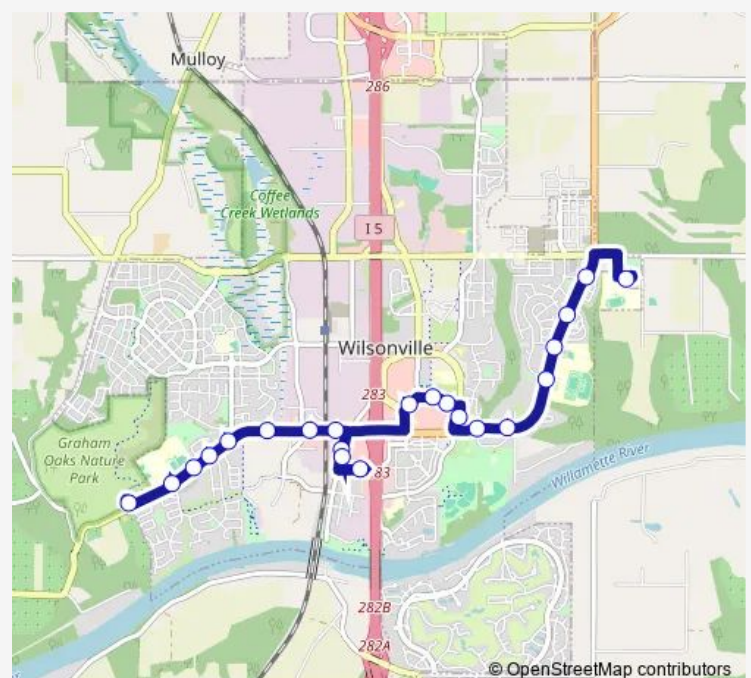

Bailey Street @ Old Town Square

Boones Ferry Road @ Old Town Square - Northbound

Wilsonville Road @ Boones Ferry

Wilsonville Road @ Kinsman

Wilsonville Road @ Montebello Drive

Wilsonville Road @ Brown Road

### Route schedule

Meridian Creek Middle School — Graham Oaks Nature Park

Monday 10:10-14:40

Tuesday 10:10-14:40

Wednesday 10:10-14:40

Thursday 10:10-14:40

Friday 10:10-14:40

Saturday 08:00-17:30

### Route info

Direction: Meridian Creek Middle School

Stops: 22

Trip Duration: 0 hour 23 min

4 — 4 - Wilsonville Rd

Bailey Street @ Old Town Square

Boones Ferry Road @ Old Town Square - Northbound

Boones Ferry Road @ Wilsonville Road

Barber Street @ Boberg Road

Wilsonville Transit Center - Drop off A

Wilsonville Transit Center Bay 6